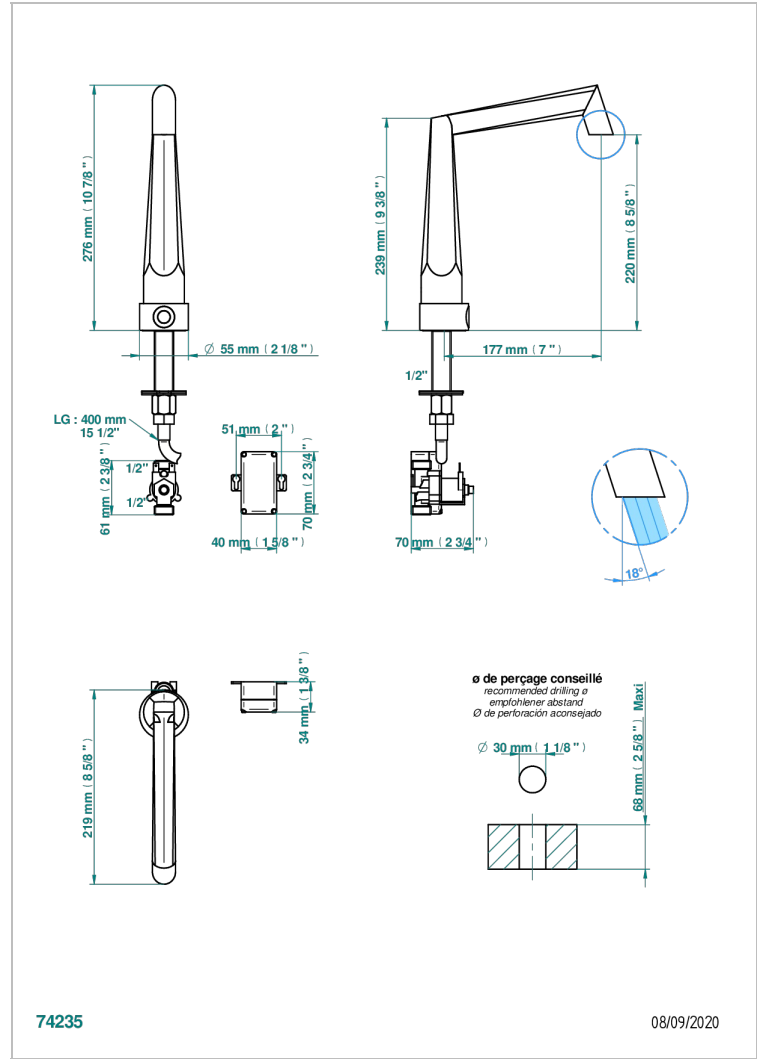

METAMORPHOSE

G6A-170IRB

Electronic tap for washbasin with infra-red presence detection, without pop-up waste

CHARACTERISTIC

- ACS : 21ACCLY484

STANDARDS

RELATED SKU'S

- Ref. G00-5999 Concealed wall mounted 1/2" Thermostatic mixer
- Ref. G6A-6532 Rim mounted ceramic mixer with progressive cartridge