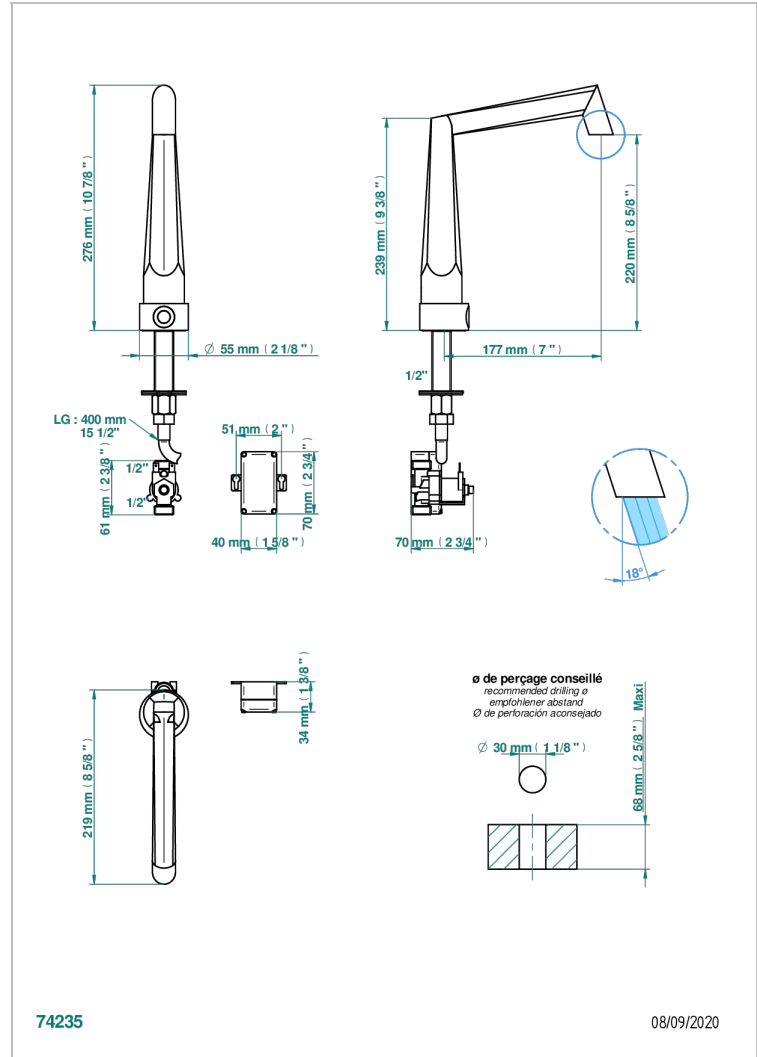

# METAMORPHOSE

G6A-170IRB

Electronic tap for washbasin with infra-red presence detection, without pop-up waste

THG  
PARIS