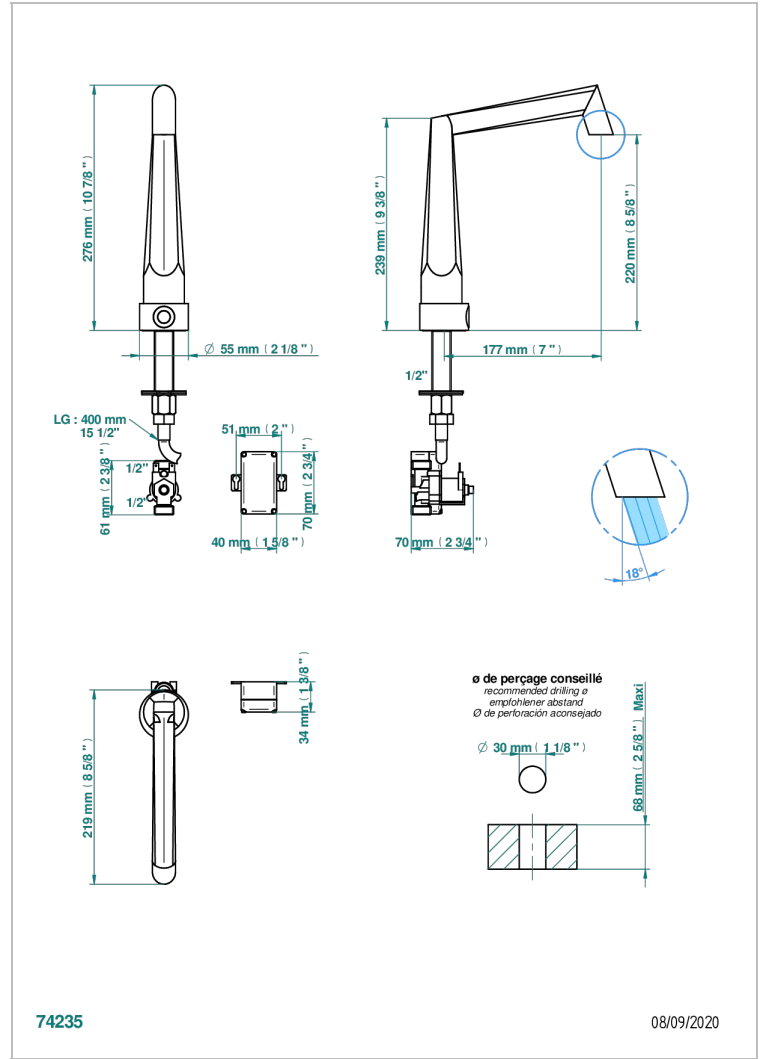

# METAMORPHOSE

G6A-170IRB

Electronic tap for washbasin with infra-red presence detection, without pop-up waste

## CHARACTERISTIC

- ACS : 21ACCLY484