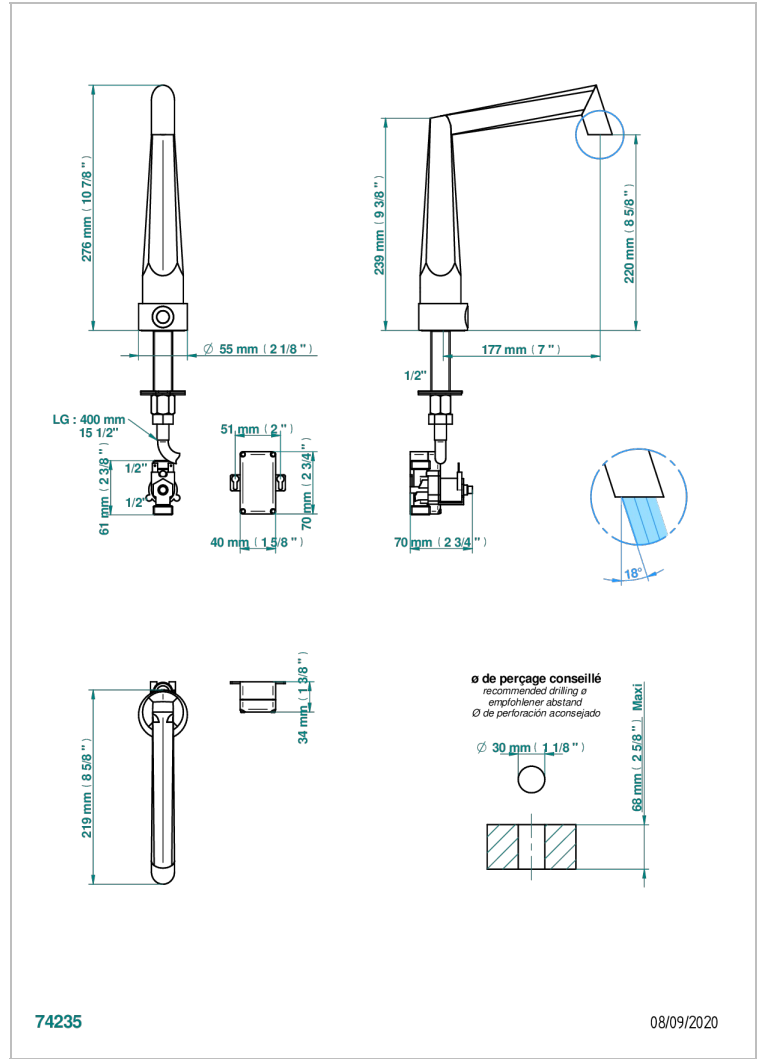

METAMORPHOSE

G6A-170IRB

Electronic tap for washbasin with infra-red presence detection, without pop-up waste

THG
PARIS

74235

08/09/2020

特色

- ACS : 21ACCLY484

标准

相关的SKU

- Ref. G00-5999 淋浴池排水口，直径90毫米，可转向水平出水口（提供A02、B01、F01、F30型号，其他颜色请垂询我们）
- Ref. G6A-6532 Rim mounted ceramic mixer with progressive cartridge

可选饰面

Black ceram - D30
Blush PVD - H62
Graphite PVD - H64
Matt Umber PVD - H67
Matt blush PVD - H60
Matt graphite PVD - H65