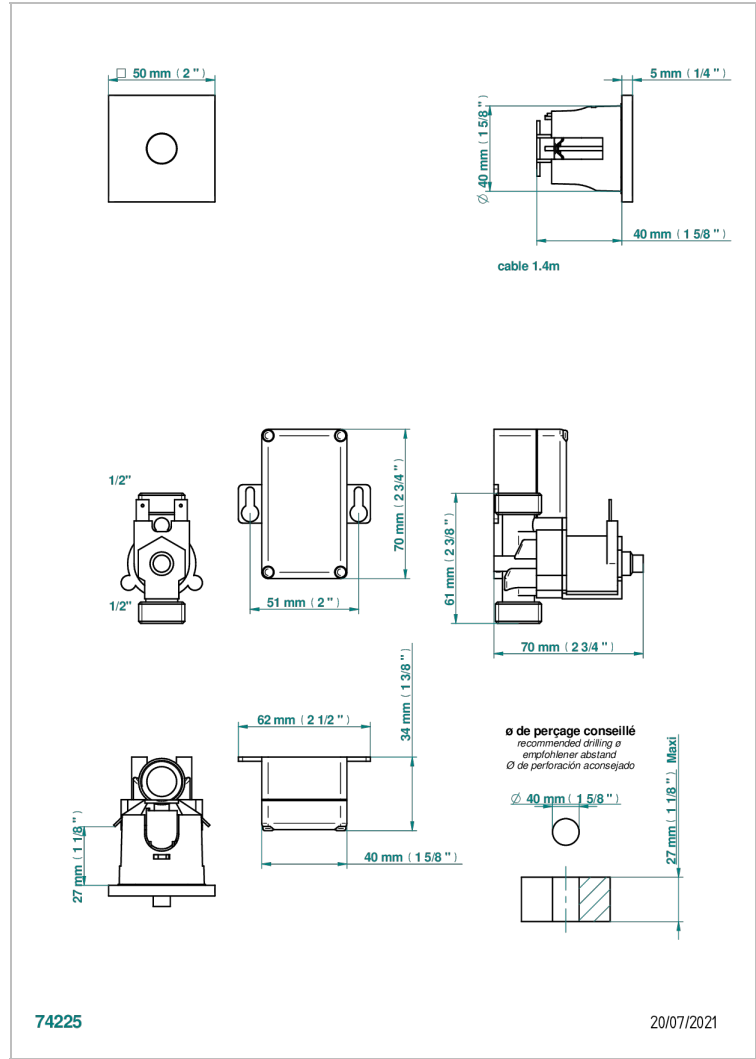

GENERAL ITEMS

G00-6702CB

Infrared Trigger Cell 1/2" battery-powered, wall mounted, square rosette

CHARACTERISTIC

- General Items
- Infrared Trigger Cell 1/2" battery-powered, wall mounted, square rosette

AVAILABLE FINITIONS