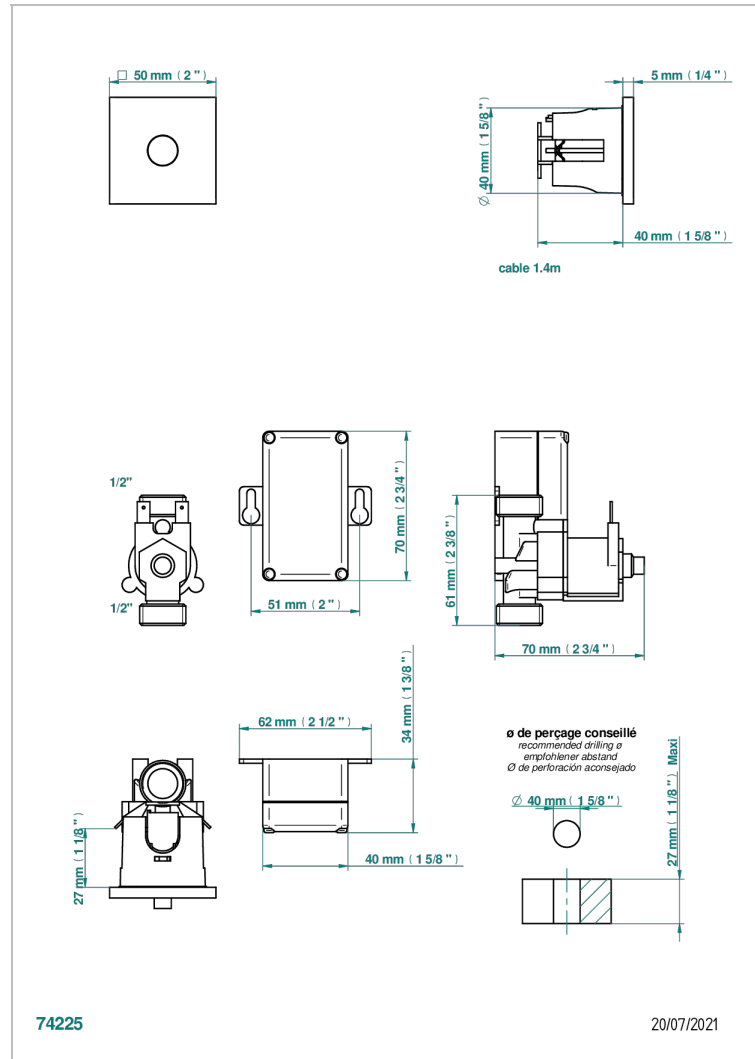

GENERAL ITEMS

G00-6702CB

Infrared Trigger Cell 1/2" battery-powered, wall mounted, square rosette

CHARACTERISTIC

- General Items
- Infrared Trigger Cell 1/2" battery-powered, wall mounted, square rosette

AVAILABLE FINITIONS