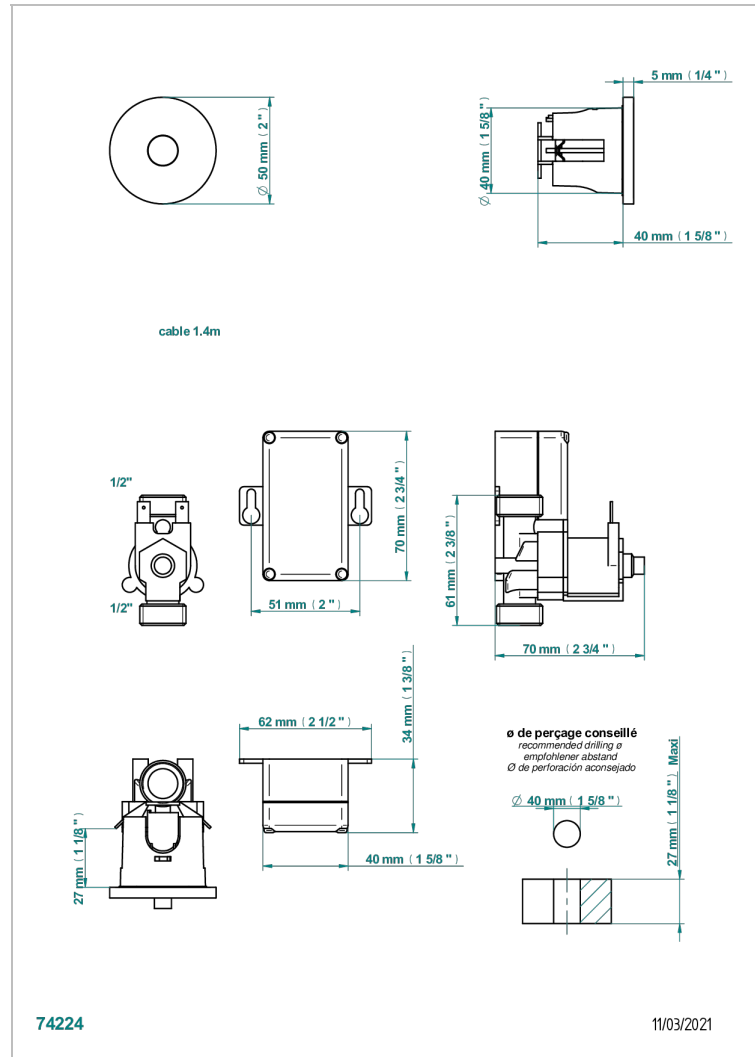

# GENERAL ITEMS

G00-6702RB

Infrared Trigger Cell 1/2" battery-powered, wall mounted, round rosette

## CHARACTERISTIC

- General Items
- Infrared Trigger Cell 1/2" battery-powered, wall mounted, round rosette