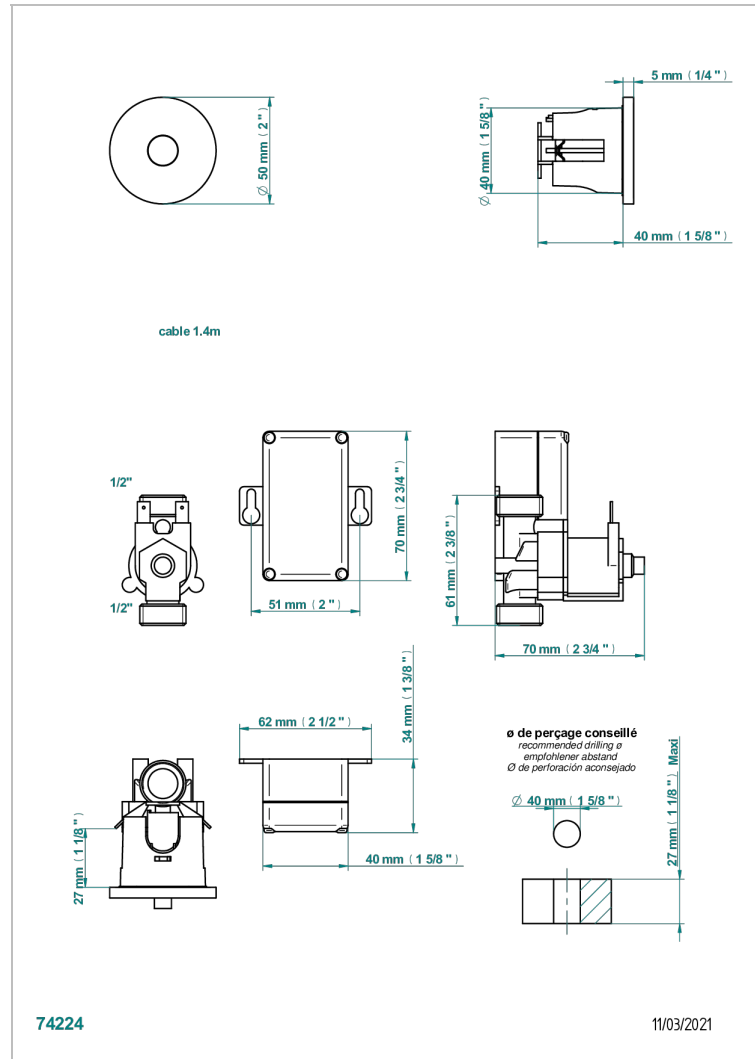

GENERAL ITEMS

G00-6702RB

Infrared Trigger Cell 1/2" battery-powered, wall mounted, round rosette

CHARACTERISTIC

- General Items
- Infrared Trigger Cell 1/2" battery-powered, wall mounted, round rosette

AVAILABLE FINITIONS