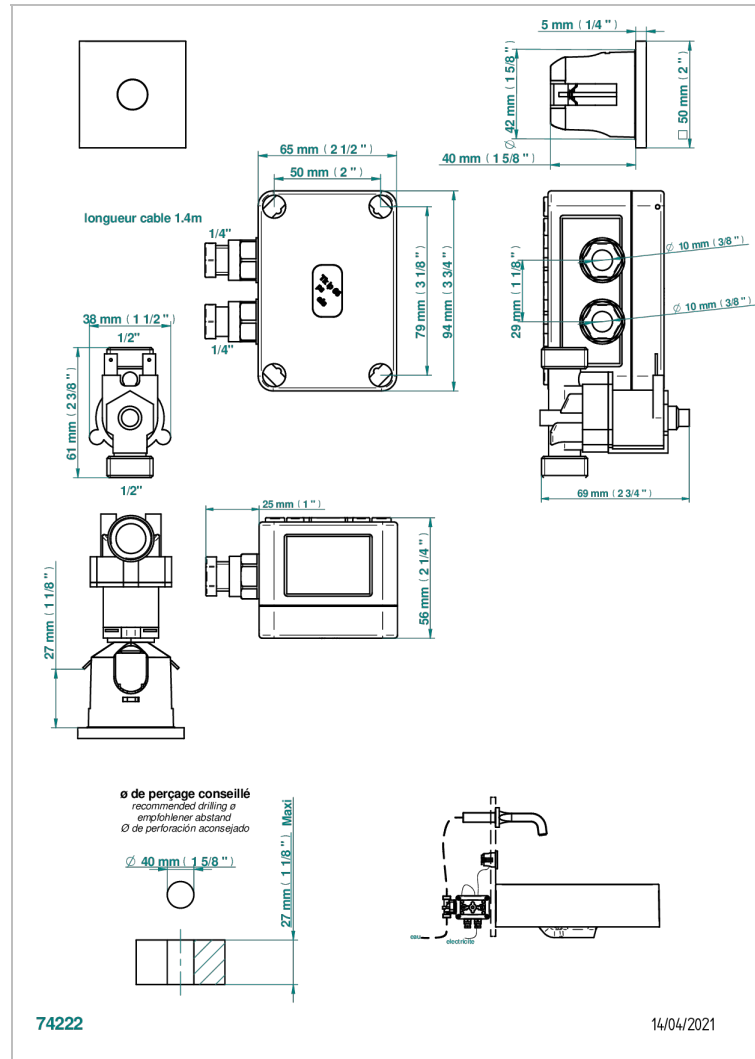

GENERAL ITEMS

G00-6702C

Infrared Trigger Cell 1/2", wall mounted, square rosette

CHARACTERISTIC

- General Items
- Infrared Trigger Cell 1/2", wall mounted, square rosette

AVAILABLE FINITIONS

Antique nickel - H28
Black ceram - D30
Blush PVD - H62
Brass color PVD - H49
Brown bronze color PVD - F33
Gold color PVD - H52