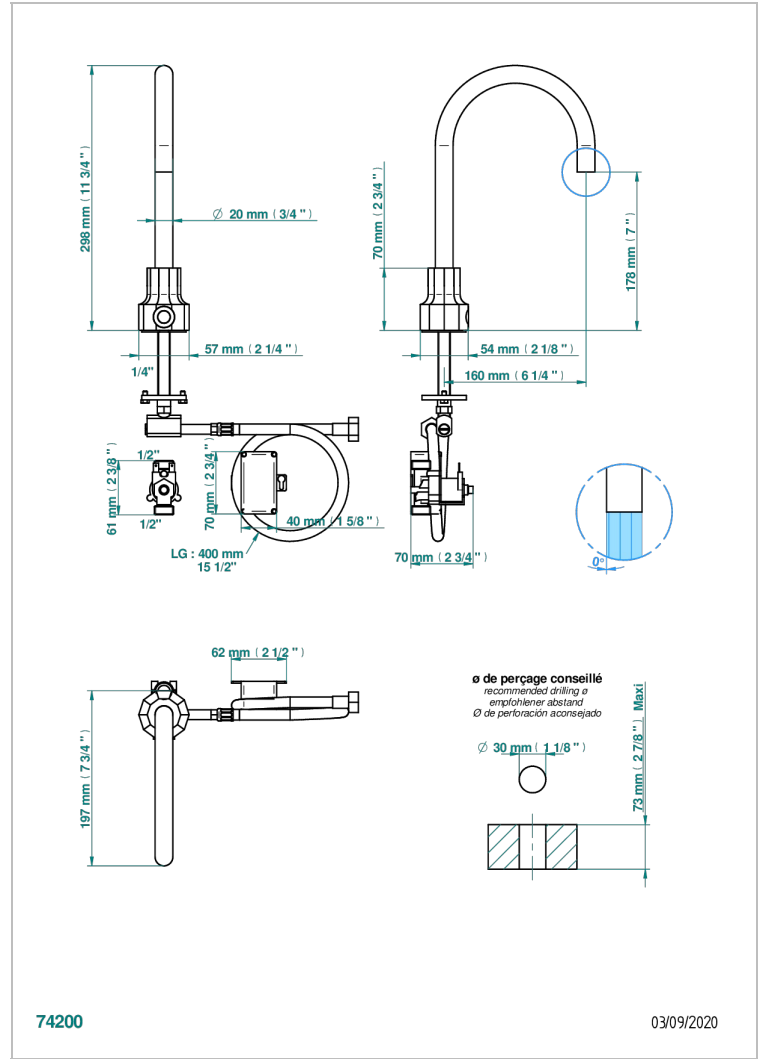

LES ONDES

G8A-170IRB

Electronic tap for washbasin with infra-red presence detection, without pop-up waste

THG
PARIS

CHARACTERISTIC

- ACS : 21ACCLY484

TECHNICAL SPECS

- Recommandé : 3 bars (max. 5 bars) - Advised : 43,5 psi (max. 72 psi)
- 8,3 l/min à 3 bars (2.2 gpm at 43.5 psi)

STANDARDS

AVAILABLE FINITIONS

Antique nickel - H28
Black ceram - D30
Blush PVD - H62
Brass color PVD - H49
Brown bronze color PVD - F33
Gold color PVD - H52

Graphite PVD - H64
Lacquered light bronze - D01
Matt Umber PVD - H67
Matt blush PVD - H60
Matt brass color PVD - H50
Matt brown bronze color PVD - F34