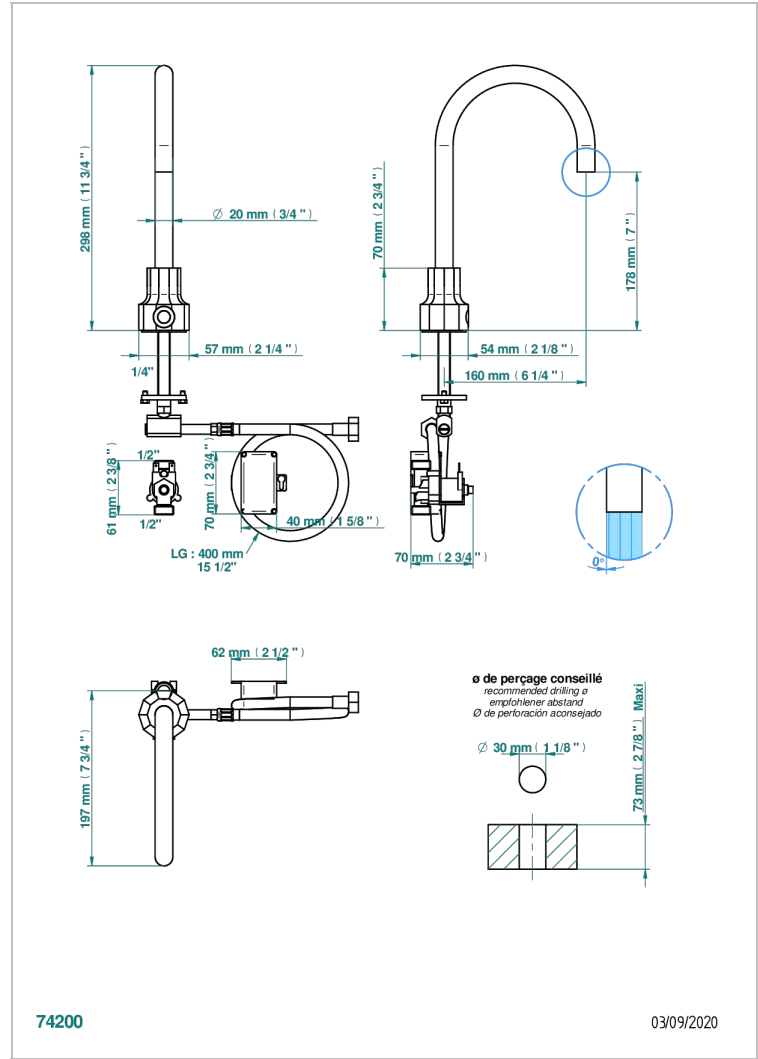

LES ONDES

G8A-170IRB

THG
PARIS

Electronic tap for washbasin with infra-red presence detection, without pop-up waste

CHARACTERISTIC

- ACS : 21ACCLY484

STANDARDS

RELATED SKU'S

- Ref. G00-5999 Concealed wall mounted 1/2" Thermostatic mixer
- Ref. G8A-6532 Rim mounted ceramic mixer with progressive cartridge

AVAILABLE FINITIONS

Antique nickel - H28
Black ceram - D30
Blush PVD - H62
Brass color PVD - H49
Brown bronze color PVD - F33
Gold color PVD - H52

TECHNICAL SPECS

- Recommandé : 3 bars (max. 5 bars) - Advised : 43,5 psi (max. 72 psi)
- 8,3 l/min à 3 bars (2.2 gpm at 43.5 psi)

74200

03/09/2020