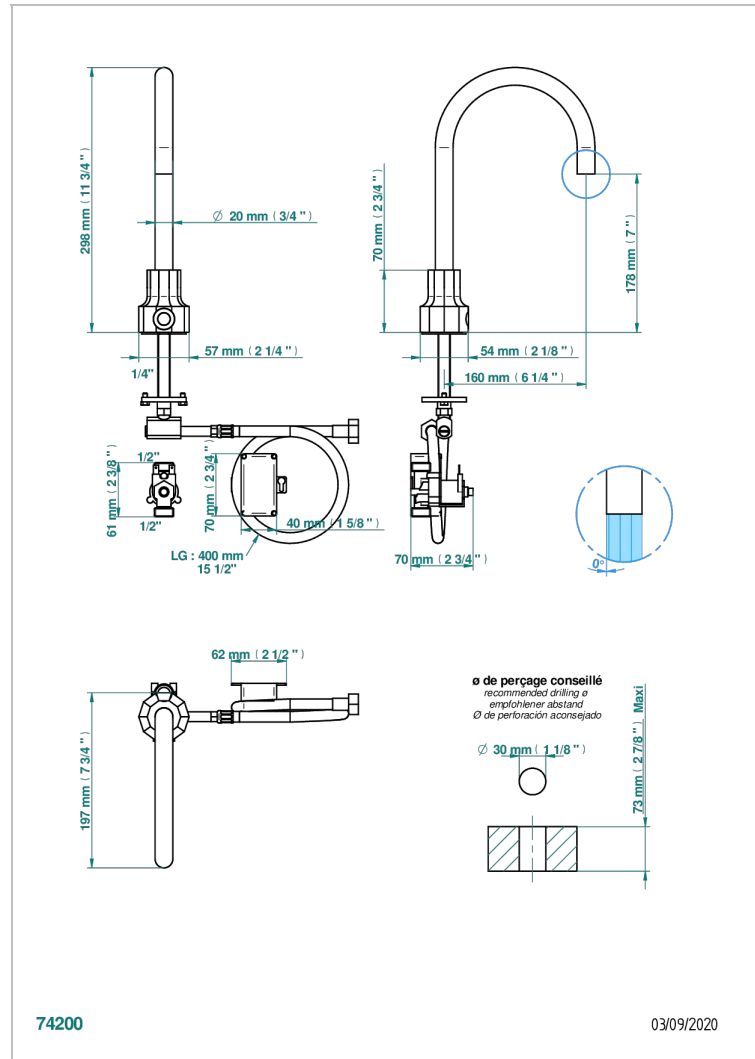

LES ONDES

G8A-170IRB

Electronic tap for washbasin with infra-red presence detection, without pop-up waste

CHARACTERISTIC

- ACS : 21ACCLY484

STANDARDS

RELATED SKU'S

- Ref. G00-5999 Concealed wall mounted 1/2" Thermostatic mixer
- Ref. G8A-6532 Rim mounted ceramic mixer with progressive cartridge

Soft gold - F30
Soft matt gold - F31
Umber PVD - H66
Varnished matt antique red copper (color finish) - H07

TECHNICAL SPECS

- Recommandé : 3 bars (max. 5 bars) - Advised : 43,5 psi (max. 72 psi)
- 8,3 l/min à 3 bars (2.2 gpm at 43.5 psi)