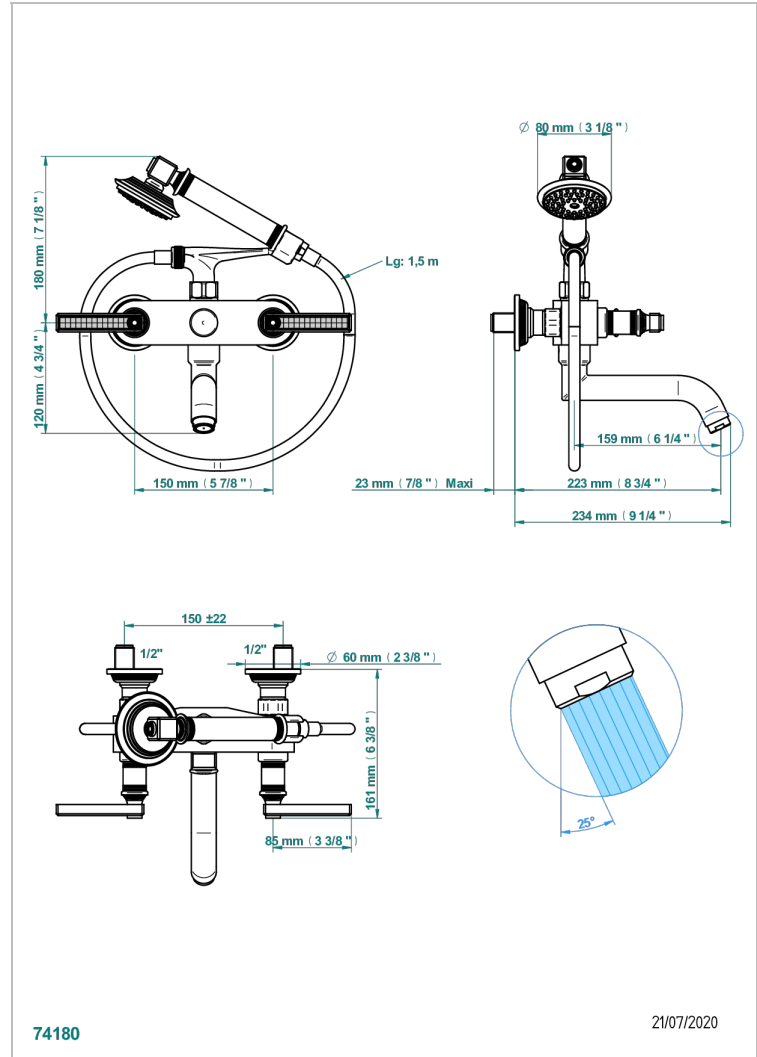

WEST COAST WITH GUILLOCHE DECOR WITH LEVER

U9D-13B

壁式1/2"浴缸淋浴龙头，带软管和花洒

特色

- ACS : 21ACCLY033

标准

可选饰面

Black ceram - D30
Blush PVD - H62
Graphite PVD - H64
Matt Umber PVD - H67
Matt blush PVD - H60
Matt graphite PVD - H65