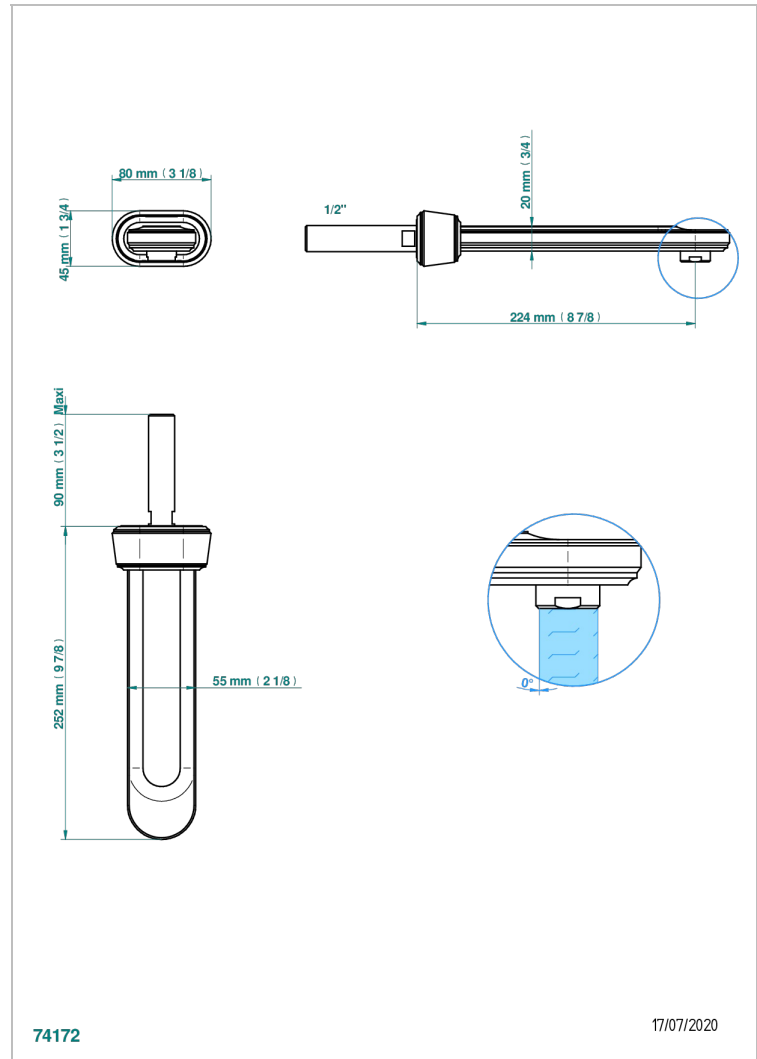

# CORVAIR FIOR DI BOSCO

U8K-22SGAB

Wall basin spout no junction

THG<sup>®</sup>  
PARIS

## CHARACTERISTIC

- Corvoir Fior di Bosco
- Wall basin spout no junction

## TECHNICAL SPECS

- Recommandé : 3 bars (max. 5 bars) - Advised : 43,5 psi (max. 72 psi)
- 15 l/min à 3 bars (4 gpm at 43.5 psi)

## RELATED SKU'S

- Ref. G00-309/B Free-flow basin waste with grid
- Ref. G00-309/S Bottle Trap only for waste
- Ref. G00-316 Click waste
- Ref. G00-308T Adjustable bottle trap, mini 45 mm - maxi 90 mm with 300 mm overflow pipe