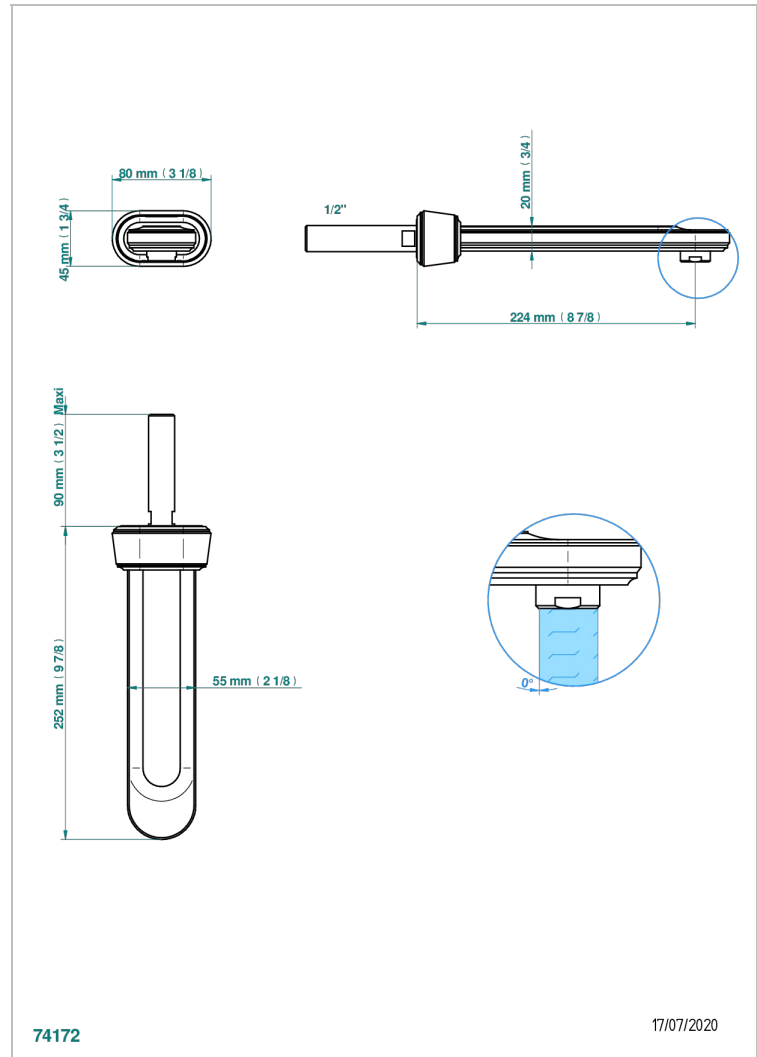

# CORVAIR FIOR DI BOSCO

U8K-22SGAB

Wall basin spout no junction

THG<sup>®</sup>  
PARIS

## CHARACTERISTIC

- Corvoir Fior di Bosco
- Wall basin spout no junction

## TECHNICAL SPECS

- Recommandé : 3 bars (max. 5 bars) - Advised : 43,5 psi (max. 72 psi)
- 15 l/min à 3 bars (4 gpm at 43.5 psi)

## RELATED SKU'S

- Ref. G00-309/B Free-flow basin waste with grid
- Ref. G00-309/S Bottle Trap only for waste
- Ref. G00-316 Click waste
- Ref. G00-308T Adjustable bottle trap, mini 45 mm - maxi 90 mm with 300 mm overflow pipe