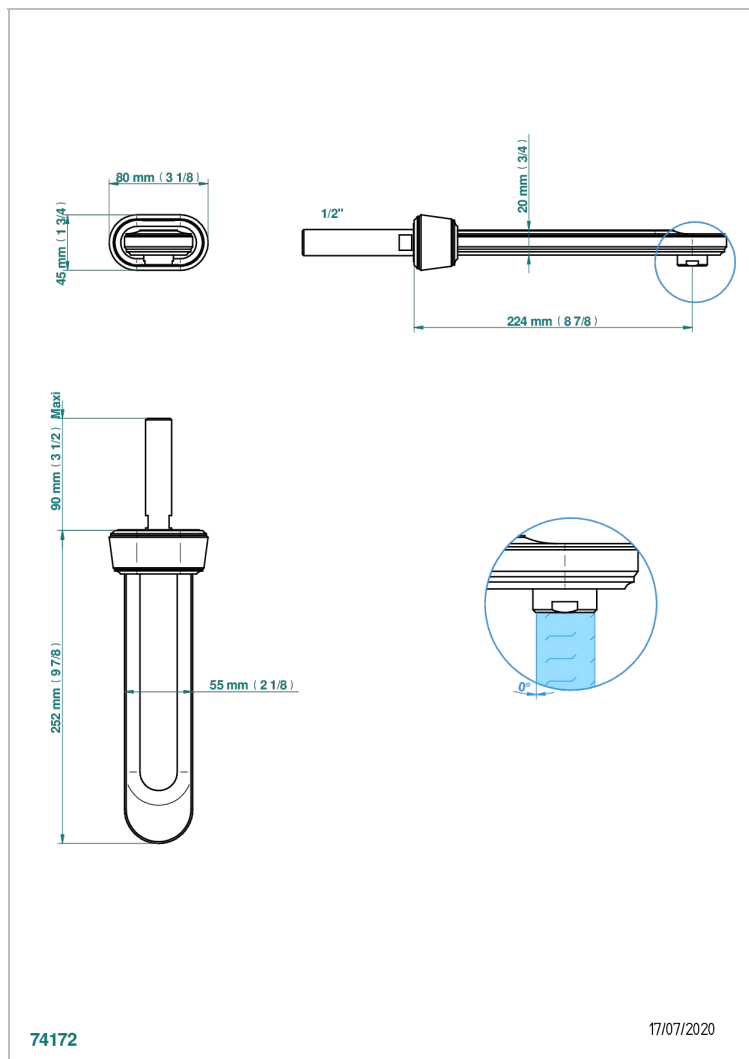

CORVAIR FIOR DI BOSCO

U8K-22SGAB

WALL BASIN SPOUT no junction

THG[®]
PARIS

特色

- Corvoir Fior di Bosco
- WALL BASIN SPOUT no junction

技术特征

- Recommandé : 3 bars (max. 5 bars) - Advised : 43,5 psi (max. 72 psi)
- 15 l/min à 3 bars (4 gpm at 43.5 psi)

相关的SKU

- Ref. G00-309/B 台盆下水器排水口，无溢流孔
- Ref. G00-309/S 下水管
- Ref. G00-316 键入式台盆下水器，欧洲款
- Ref. G00-308T Adjustable bottle trap, mini 45 mm - maxi 90 mm with 300 mm overflow pipe

可选饰面

Black ceram - D30
Blush PVD - H62
Graphite PVD - H64
Matt Umber PVD - H67
Matt blush PVD - H60
Matt graphite PVD - H65