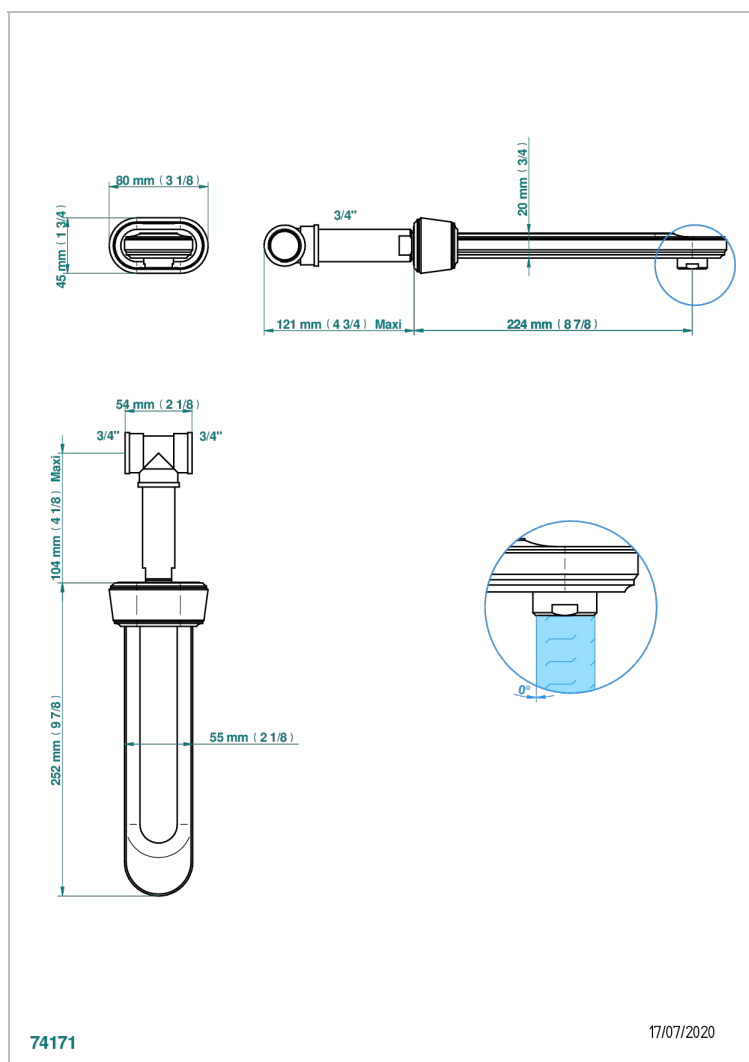

CORVAIR PORTORO WITH LEVER

U8J-22SG

Wall mounted super goliath bath spout

THG[®]
PARIS

CHARACTERISTIC

- Corvaair Portoro with lever
- Wall mounted super goliath bath spout

TECHNICAL SPECS

- Recommandé : 3 bars (max. 5 bars) - Advised : 43,5 psi (max. 72 psi)
- Bec : 35 l/min à 3 bars
- Spout : 9.26 gpm at 43.5 psi