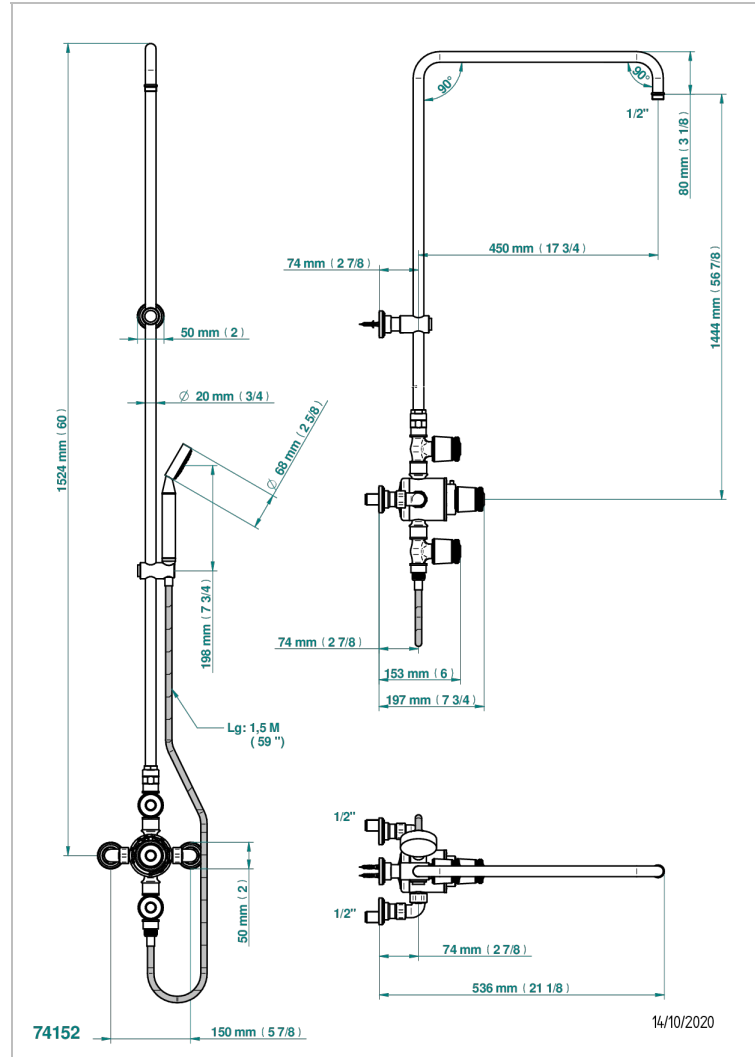

Wall mounted thermostatic shower mixer / shut off valves / exposed shower column / telephone shower, hose and Wall mounted cradle - 150 mm centres. (without shower head)

CHARACTERISTIC

- Corvaire
- Wall mounted thermostatic shower mixer / shut off valves / exposed shower column / telephone shower, hose and Wall mounted cradle - 150 mm centres. (without shower head)

TECHNICAL SPECS

- Recommandé : 3 bars (max. 5 bars) - Advised : 43,5 psi (max. 72 psi)
- Douchette : 9,5 l/min à 3 bars (2.52 gpm at 43.5 psi)
- ajouter la pomme - add the showerhead

AVAILABLE FINITIONS