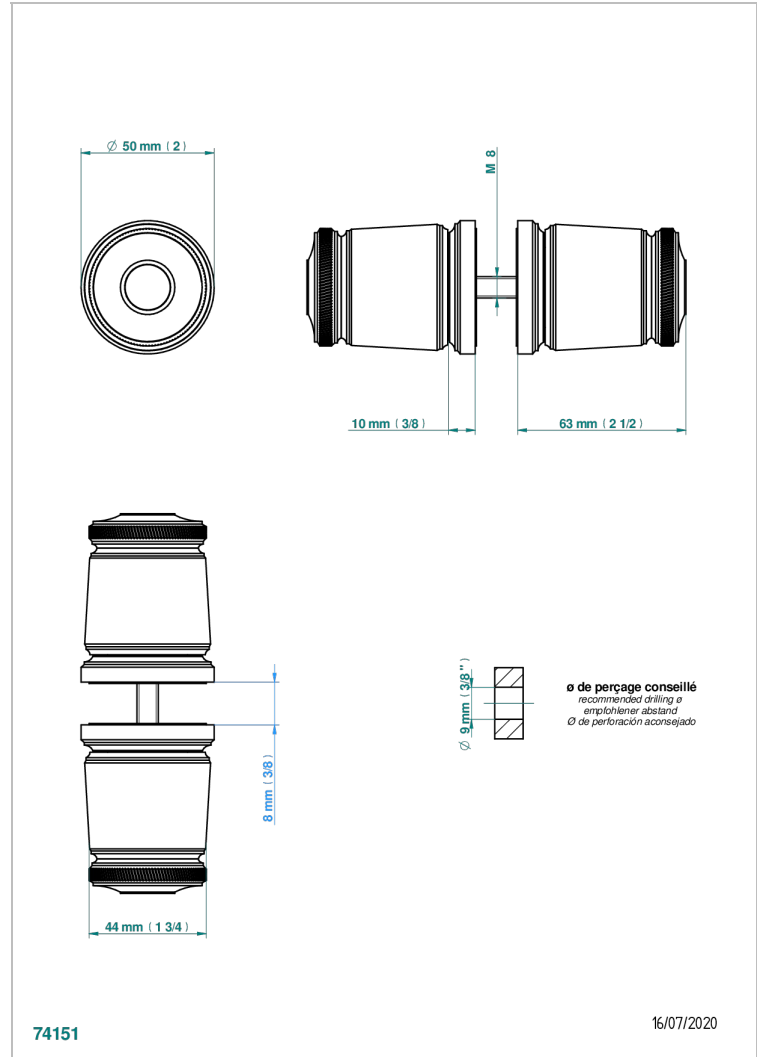

CORVAIR WITH LEVER

U8E-638V

Pair of large door knobs

74151

16/07/2020

CHARACTERISTIC

- Corvaire with lever
- Pair of large door knobs

AVAILABLE FINITIONS