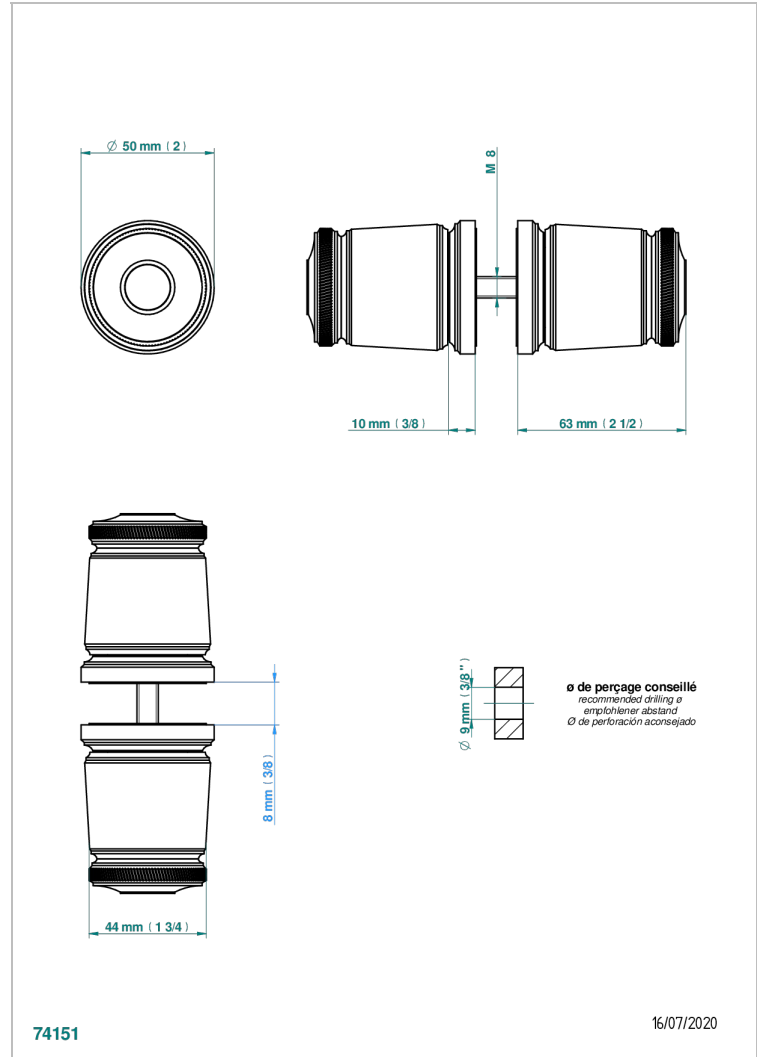

## CHARACTERISTIC

- Corvaire with lever
- Pair of large door knobs