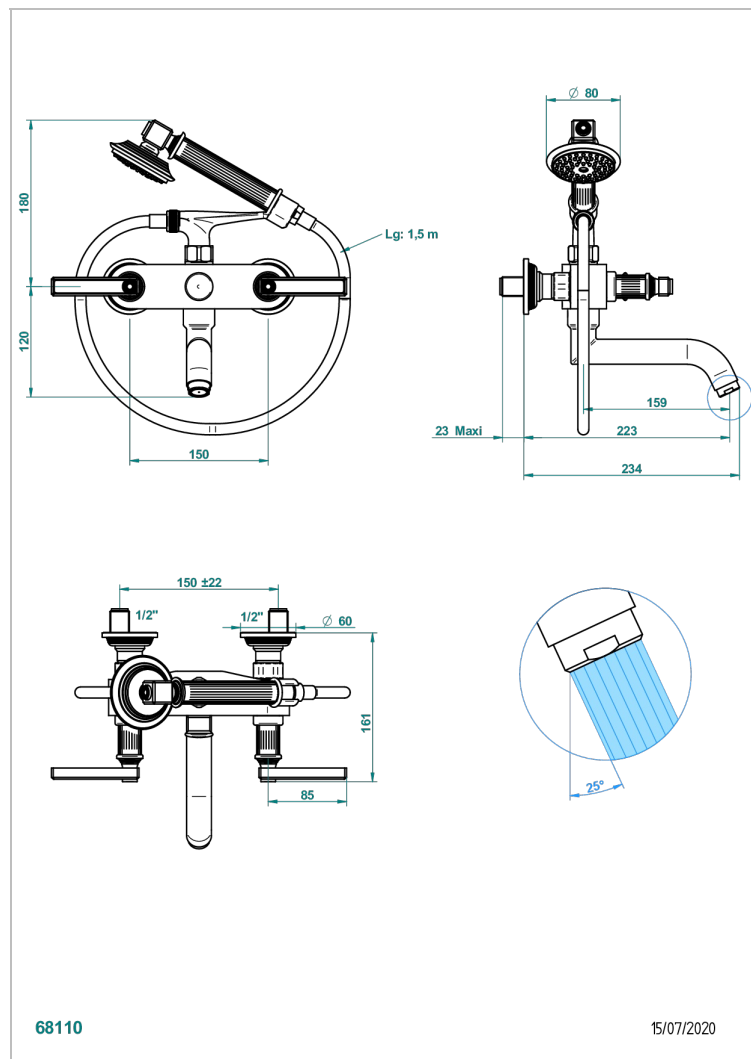

# GRAND CENTRAL METAL WITH LEVER

U9L-13B

Wall mounted 2-hole bath/shower mixer, shower and hose

THG<sup>®</sup>  
PARIS