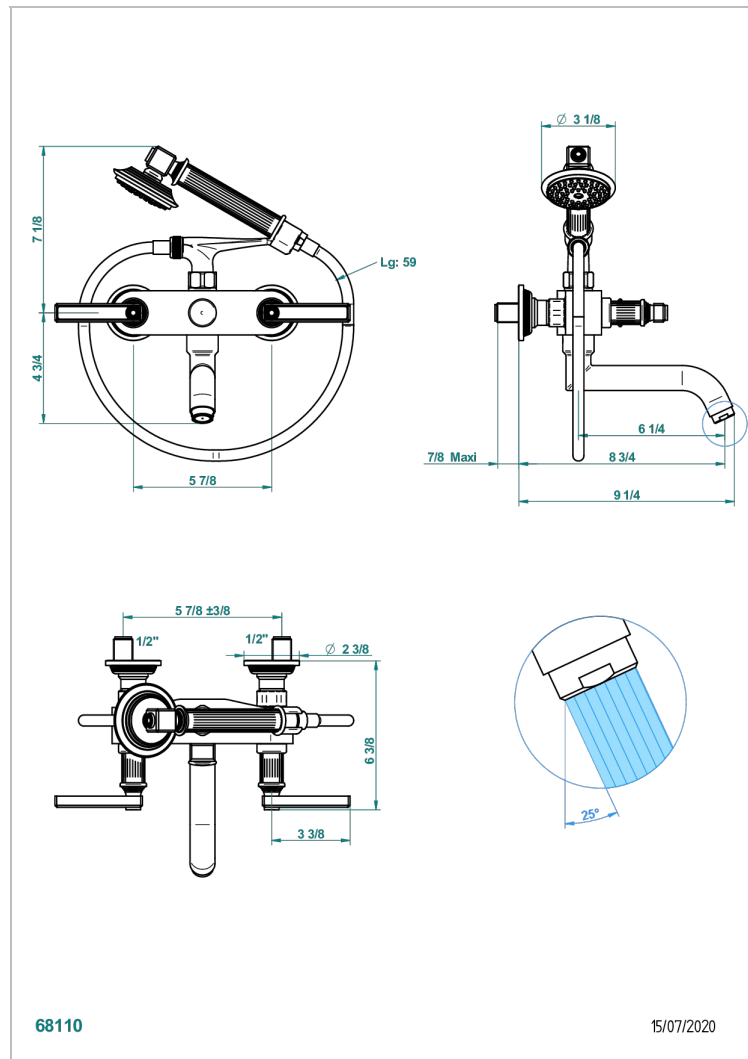

GRAND CENTRAL METAL WITH LEVER

U9L-13B

Wall mounted 2-hole bath/shower mixer, shower and hose

THG[®]
PARIS

CHARACTERISTIC

- ACS : 21ACCLY033

STANDARDS

AVAILABLE FINITIONS