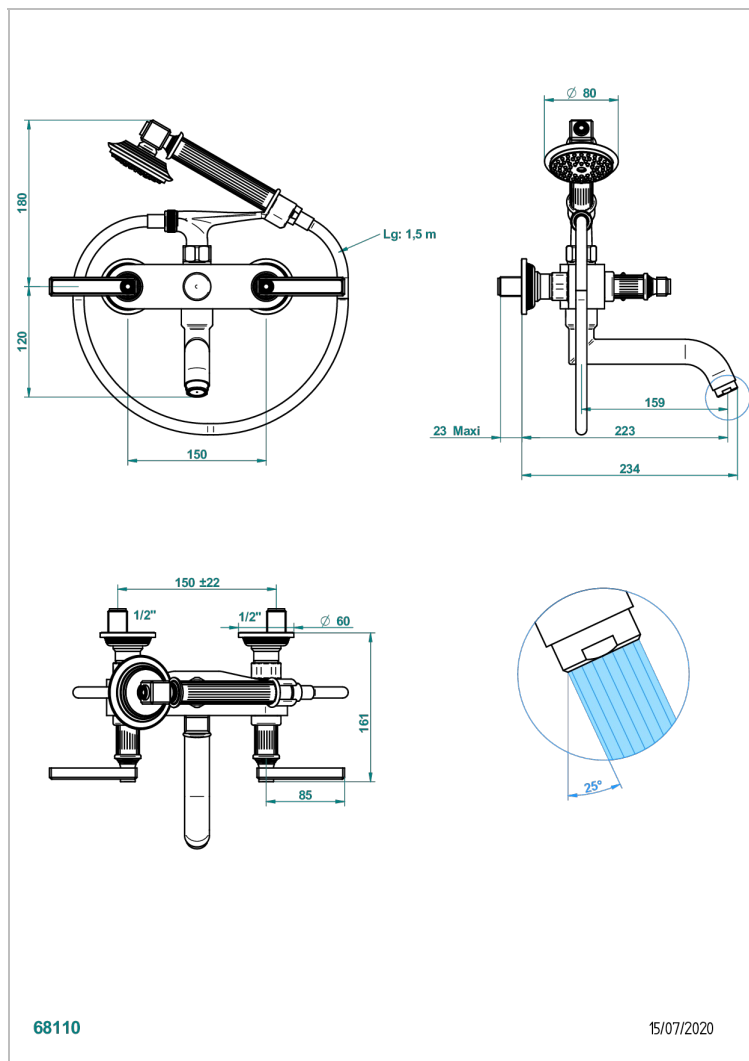

GRAND CENTRAL METAL WITH LEVER

U9L-13B

Wall mounted 2-hole bath/shower mixer, shower and hose

THG[®]
PARIS

CHARACTERISTIC

- ACS : 21ACCLY033

STANDARDS

AVAILABLE FINITIONS