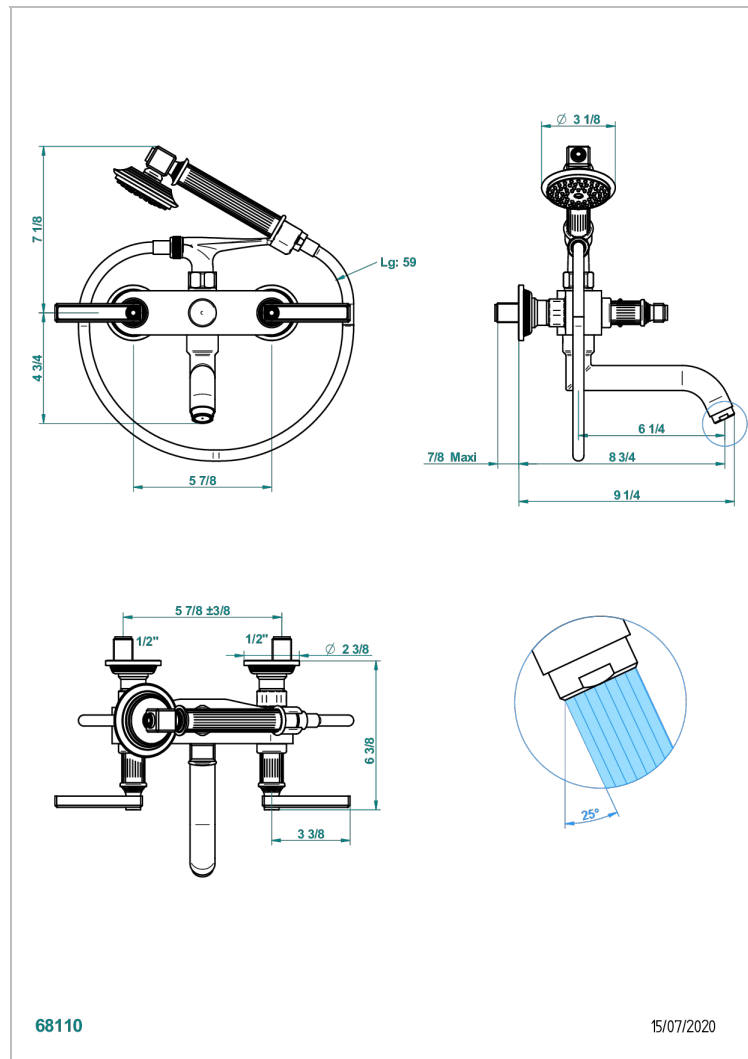

# GRAND CENTRAL METAL WITH LEVER

U9L-13B

THG<sup>®</sup>  
PARIS

Wall mounted 2-hole bath/shower mixer, shower and hose

68110

15/07/2020