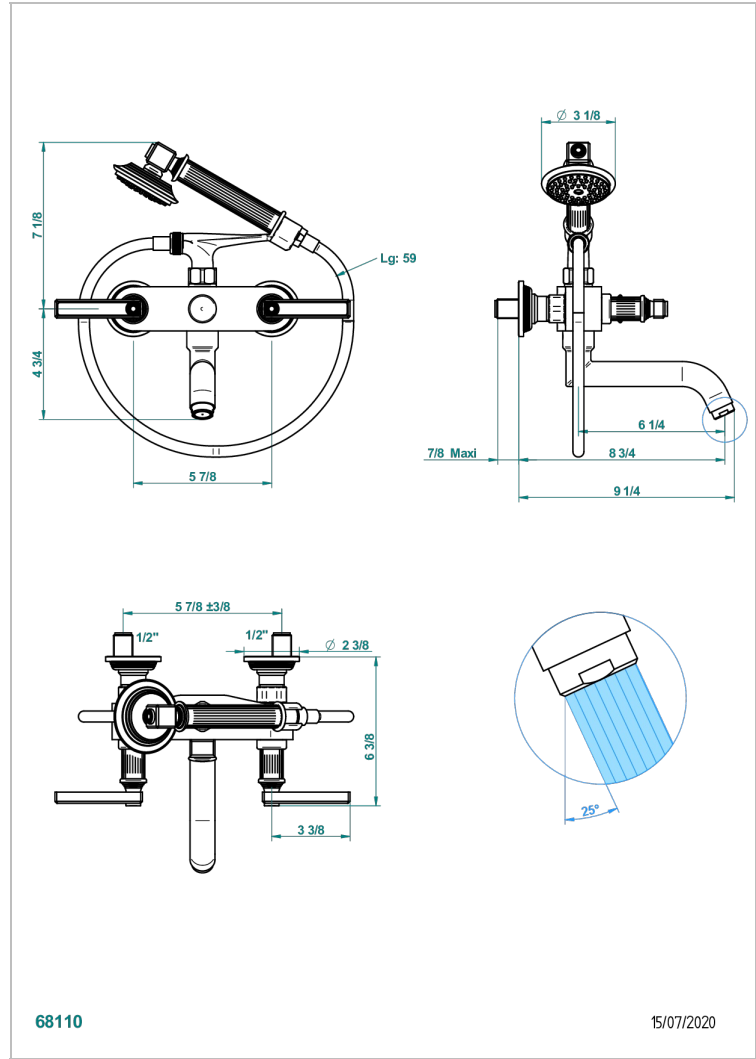

# GRAND CENTRAL METAL WITH LEVER

U9L-13B

THG<sup>®</sup>  
PARIS

壁式1/2"浴缸淋浴龙头，带软管和花洒

68110

15/07/2020