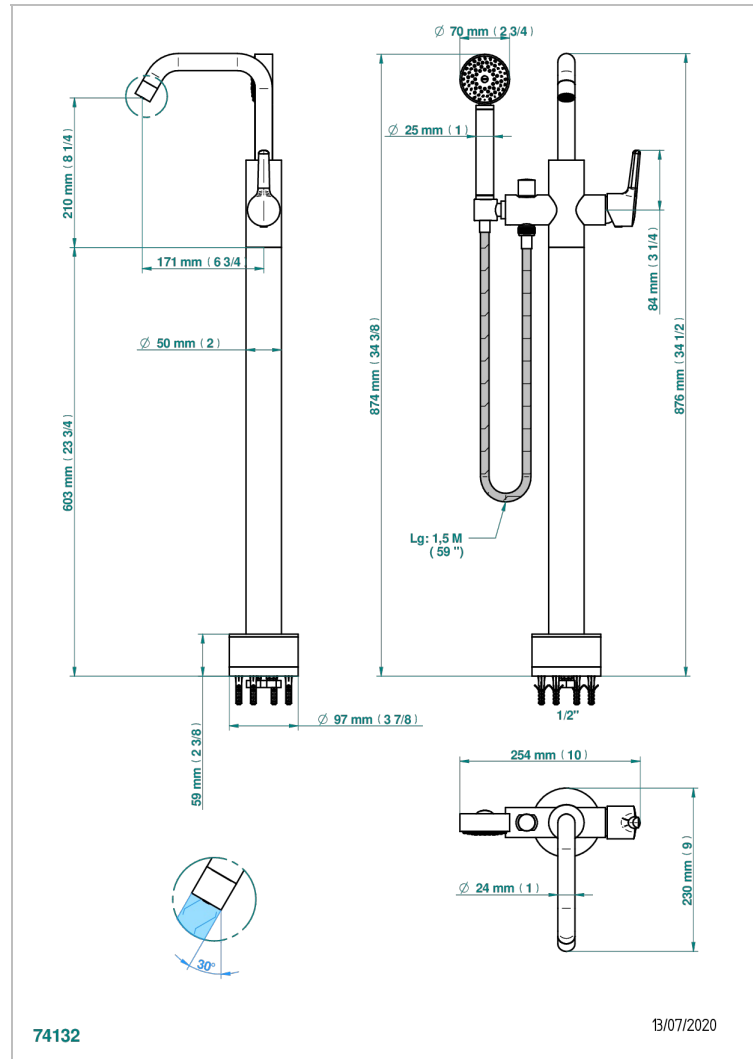

BONDI WITH LEVER HANDLES

G7G-6508S

Free-standing single lever bath mixer with handshower with Easyclean system

THG[®]
PARIS

CHARACTERISTIC

- Bondi with lever handles
- Free-standing single lever bath mixer with handshower with Easyclean system

TECHNICAL SPECS

- Recommandé : 3 bars (max. 5 bars) - Advised : 43,5 psi (max. 72 psi)
- Bec : 22 l/min à 3 bars - Douchette : 9,5 l/min à 3 bars
- Spout : 5.82 gpm at 43.5 psi - Handshower : 2.5 gpm at 43.5 psi