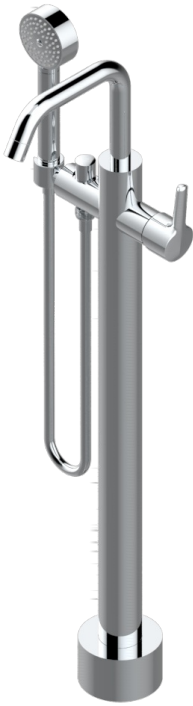

BONDI WITH LEVER HANDLES

G7G-6508S

Free-standing single lever bath mixer with handshower with Easyclean system

THG[®]
PARIS

CHARACTERISTIC

- Bondi with lever handles
- Free-standing single lever bath mixer with handshower with Easyclean system

TECHNICAL SPECS

- Recommandé : 3 bars (max. 5 bars) - Advised : 43,5 psi (max. 72 psi)
- Bec : 22 l/min à 3 bars - Douchette : 9,5 l/min à 3 bars
- Spout : 5.82 gpm at 43.5 psi - Handshower : 2.5 gpm at 43.5 psi

AVAILABLE FINITIONS

Black ceram - D30
Blush PVD - H62
Brass color PVD - H49
Brown bronze color PVD - F33
Chrome polished - A02
Chrome polished / gold polished - G02

Gold color PVD - H52
Gold mat - F07
Gold polished - F01
Graphite PVD - H64
Light coated bronze - D01
Matt Umber PVD - H67

Matt blush PVD - H60
Matt brass color PVD - H50
Matt brown bronze color PVD - F34
Matt chrome (American satin) - C02
Matt gold color PVD - H53
Matt graphite PVD - H65

Matt nickel (American satin) - C01
Matt nickel color PVD - H56
Natural smoked Brass - A13
Nickel antique / Sovereign - H28
Nickel color PVD - H55
Nickel polished - B01