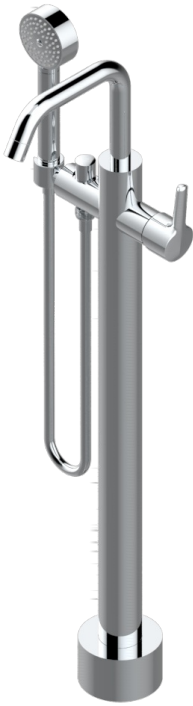

BONDI WITH LEVER

G7G-6508S

Free-standing bath mixer with handshower with Easyclean system

THG[®]
PARIS

CHARACTERISTIC

- Bondi with lever
- Free-standing bath mixer with handshower with Easyclean system

TECHNICAL SPECS

- Recommandé : 3 bars (max. 5 bars) - Advised : 43,5 psi (max. 72 psi)
- Bec : 22 l/min à 3 bars - Douchette : 9,5 l/min à 3 bars
- Spout : 5.82 gpm at 43.5 psi - Handshower : 2.5 gpm at 43.5 psi

AVAILABLE FINITIONS

Antique nickel - H28
Black ceram - D30
Blush PVD - H62
Brass color PVD - H49
Brown bronze color PVD - F33
Gold color PVD - H52

Graphite PVD - H64
Lacquered light bronze - D01
Matt Umber PVD - H67
Matt blush PVD - H60
Matt brass color PVD - H50
Matt brown bronze color PVD - F34

Matt chrome - C02
Matt gold - F07
Matt gold color PVD - H53
Matt graphite PVD - H65
Matt nickel (color finish) - C01
Matt nickel color PVD - H56

Natural smoked Brass - A13
Nickel color PVD - H55
Polished chrome (color finish) - A02
Polished chrome / Polished gold (color finish) - G02
Polished gold (color finish) - F01
Polished nickel - B01