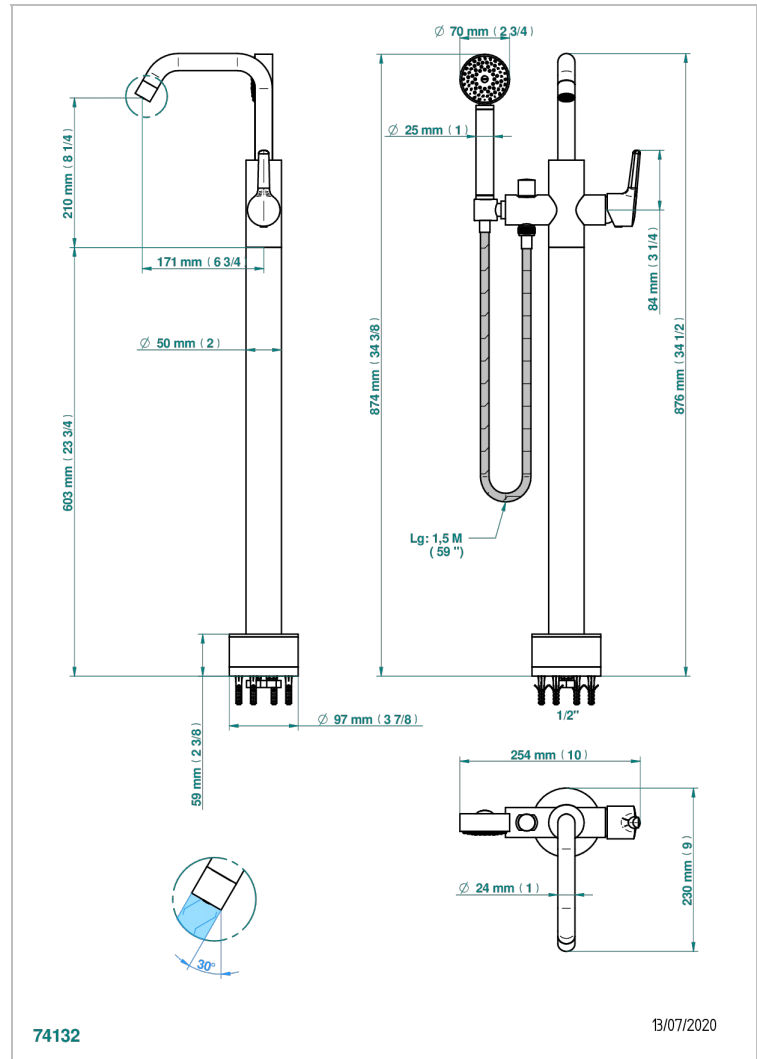

BONDI WITH LEVER

G7G-6508S

Free-standing bath mixer with handshower with Easyclean system

THG[®]
PARIS

CHARACTERISTIC

- Bondi with lever
- Free-standing bath mixer with handshower with Easyclean system

TECHNICAL SPECS

- Recommandé : 3 bars (max. 5 bars) - Advised : 43,5 psi (max. 72 psi)
- Bec : 22 l/min à 3 bars - Douchette : 9,5 l/min à 3 bars
- Spout : 5.82 gpm at 43.5 psi - Handshower : 2.5 gpm at 43.5 psi

AVAILABLE FINITIONS