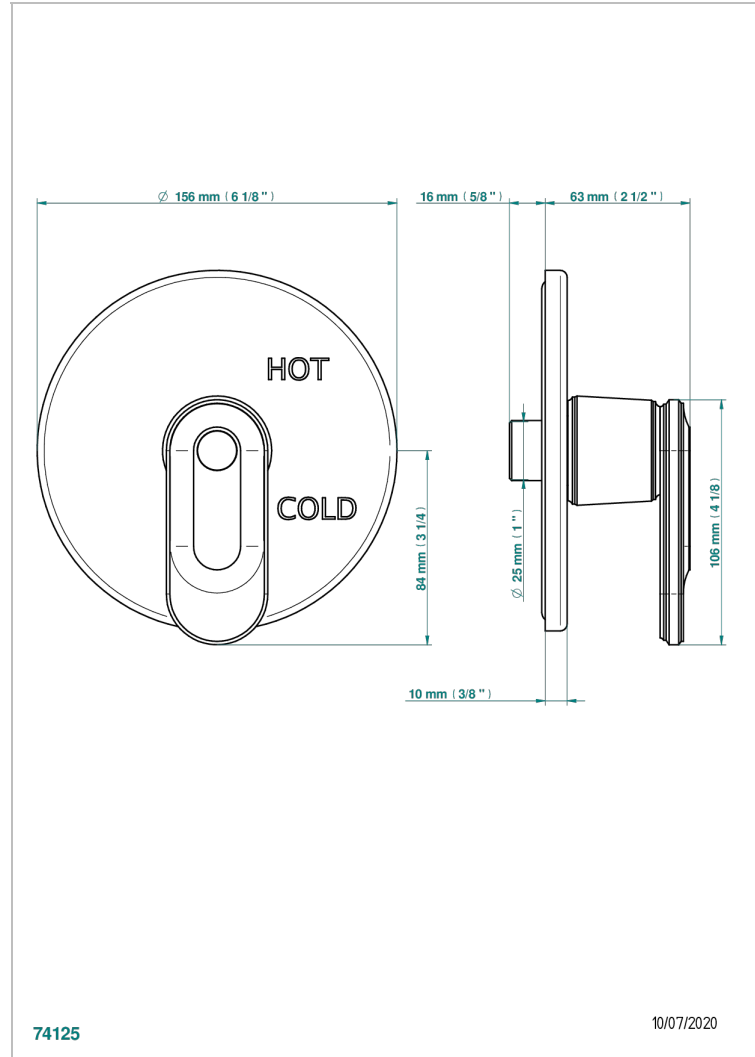

# CORVAIR PORTORO WITH LEVER HANDLES

U8J-320B

Trim for pressure balance valve

74125

10/07/2020

## CHARACTERISTIC

- Corvaair Portoro with lever handles
- Trim for pressure balance valve

## RELATED SKU'S

- Ref. G00-320A 1/2 " Pressure balance valve