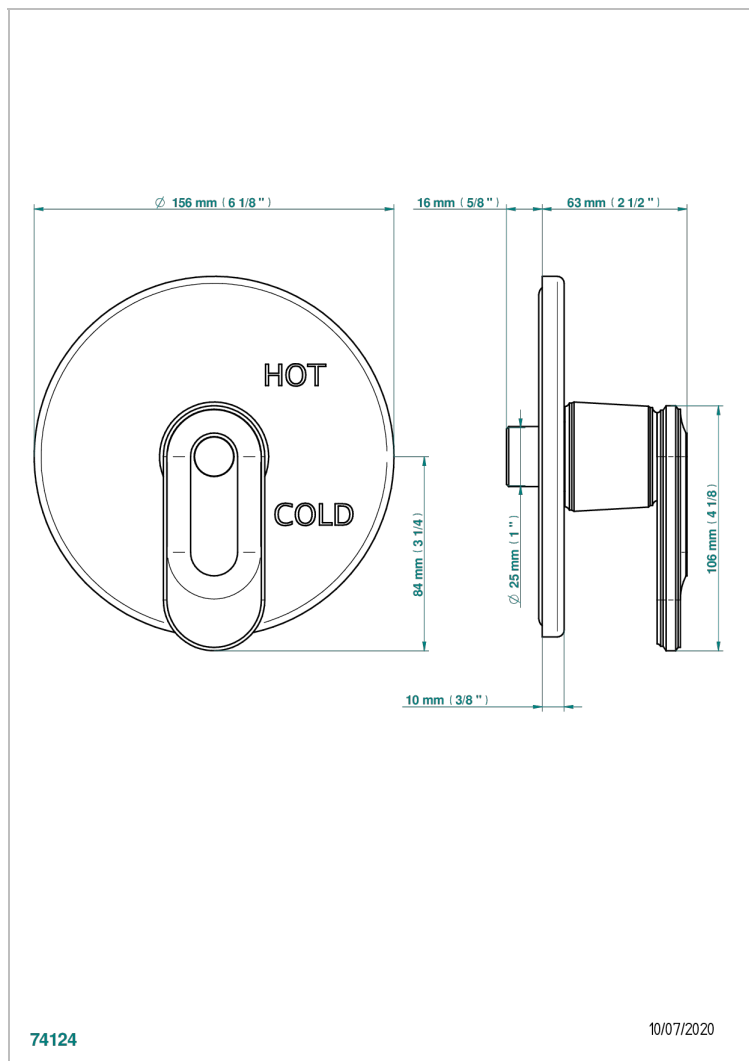

CORVAIR HOWLITE WITH LEVER HANDLES

U8G-320B

Trim for pressure balance valve

74124

10/07/2020

CHARACTERISTIC

- Corvair Howlite with lever handles
- Trim for pressure balance valve

RELATED SKU'S

- Ref. G00-320A 1/2 " Pressure balance valve

AVAILABLE FINITIONS

Black ceram - D30
Blush PVD - H62
Brass color PVD - H49
Brown bronze color PVD - F33
Chrome polished - A02
Gold color PVD - H52

Gold mat - F07
Gold polished - F01
Graphite PVD - H64
Light coated bronze - D01
Matt Umber PVD - H67
Matt blush PVD - H60