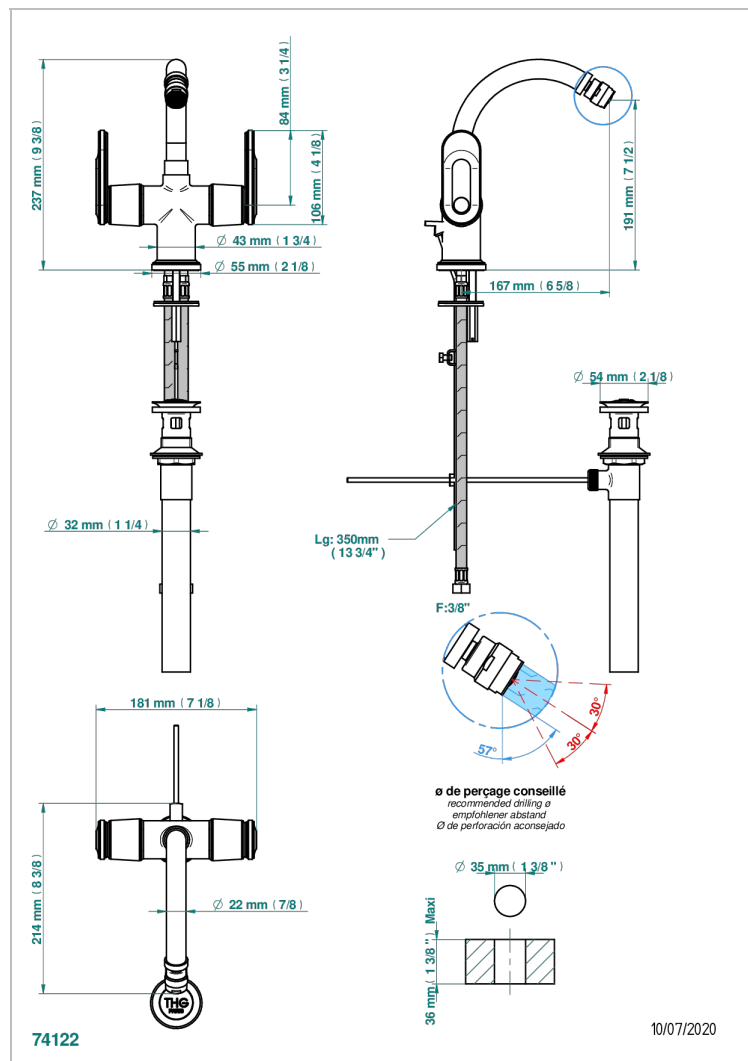

# CORVAIR FIOR DI BOSCO WITH LEVER HANDLES

U8L-3202/US

Single hole bidet faucet with drain