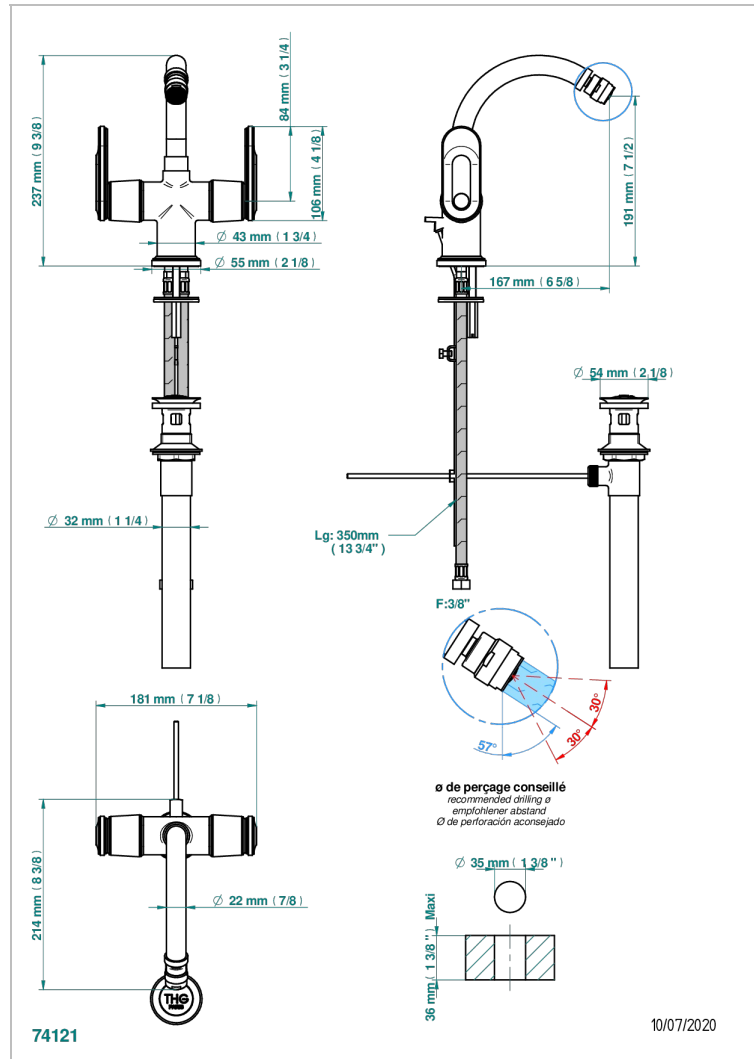

# CORVAIR PORTORO WITH LEVER HANDLES

U8J-3202/US

Single hole bidet faucet with drain