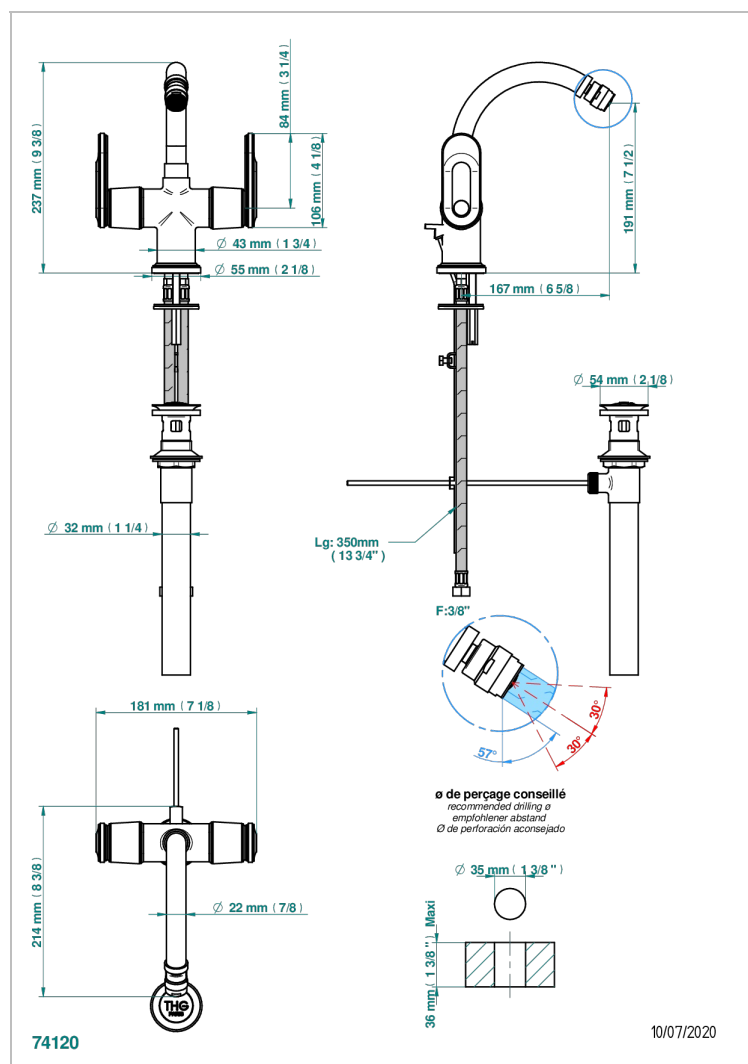

CORVAIR HOWLITE WITH LEVER HANDLES

U8G-3202/US

Single hole bidet faucet with drain

CHARACTERISTIC

- ASME : ASME A112.18.1-2011/CSA B125.1-11

STANDARDS

AVAILABLE FINITIONS

- Black ceram - D30
- Blush PVD - H62
- Brass color PVD - H49
- Brown bronze color PVD - F33
- Chrome polished - A02
- Gold color PVD - H52

- Gold mat - F07
- Gold polished - F01
- Graphite PVD - H64
- Light coated bronze - D01
- Matt Umber PVD - H67
- Matt blush PVD - H60

- Matt brass color PVD - H50
- Matt brown bronze color PVD - F34
- Matt chrome (American satin) - C02
- Matt gold color PVD - H53
- Matt graphite PVD - H65
- Matt nickel (American satin) - C01

- Matt nickel color PVD - H56
- Nickel color PVD - H55
- Nickel polished - B01
- Soft gold - F30
- Soft matt gold - F31
- Umber PVD - H66