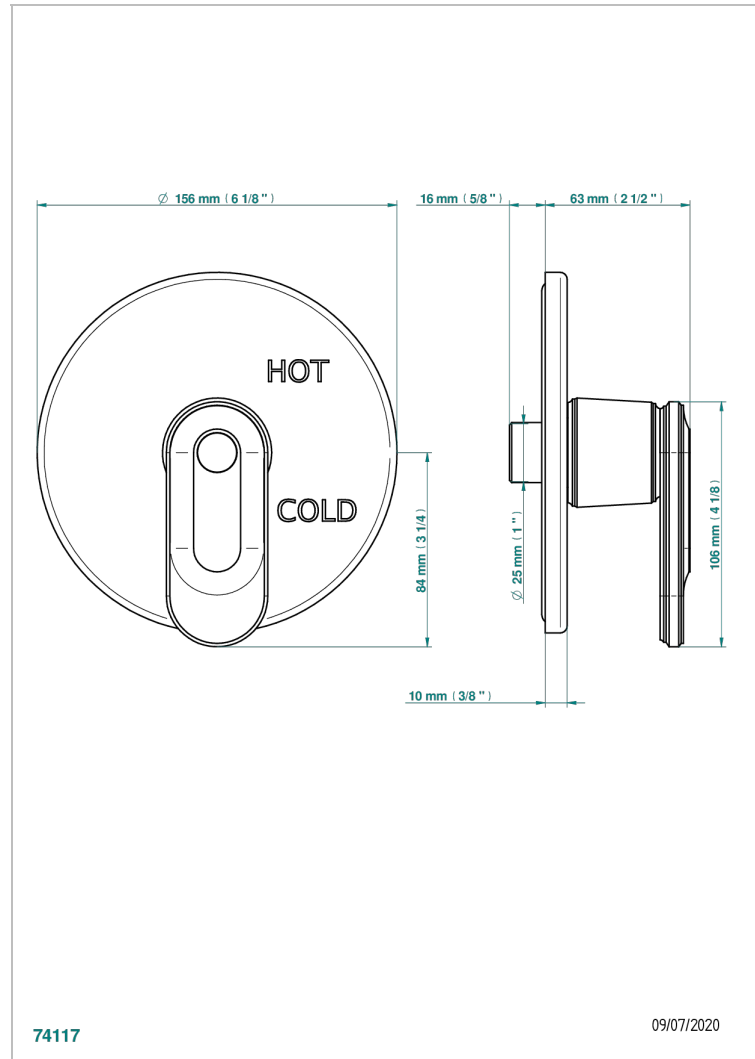

# CORVAIR WITH LEVER HANDLES

U8E-320B

Trim for pressure balance valve

THG<sup>®</sup>  
PARIS

74117

09/07/2020

## CHARACTERISTIC

- Corvaire with lever handles
- Trim for pressure balance valve

## RELATED SKU'S

- Ref. G00-320A 1/2 " Pressure balance valve