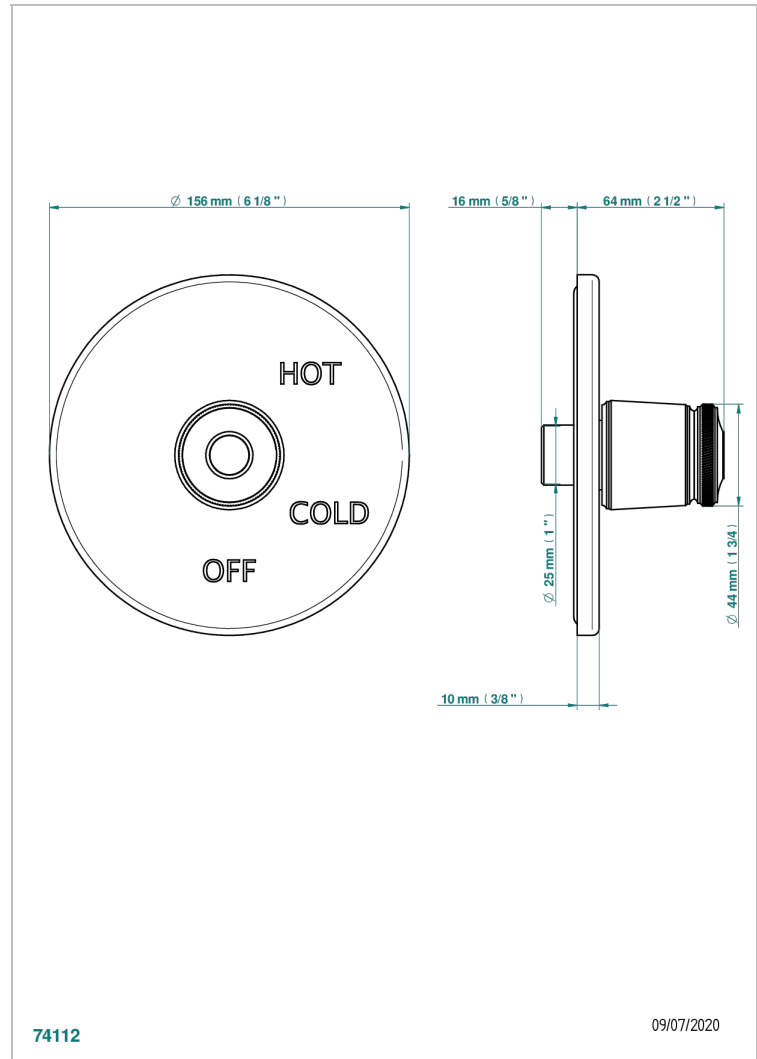

# CORVAIR FIOR DI BOSCO

U8K-320B

Trim for pressure balance valve

THG<sup>®</sup>  
PARIS

## CHARACTERISTIC

- Corvair Fior di Bosco
- Trim for pressure balance valve

## RELATED SKU'S

- Ref. G00-320A 1/2 " Pressure balance valve