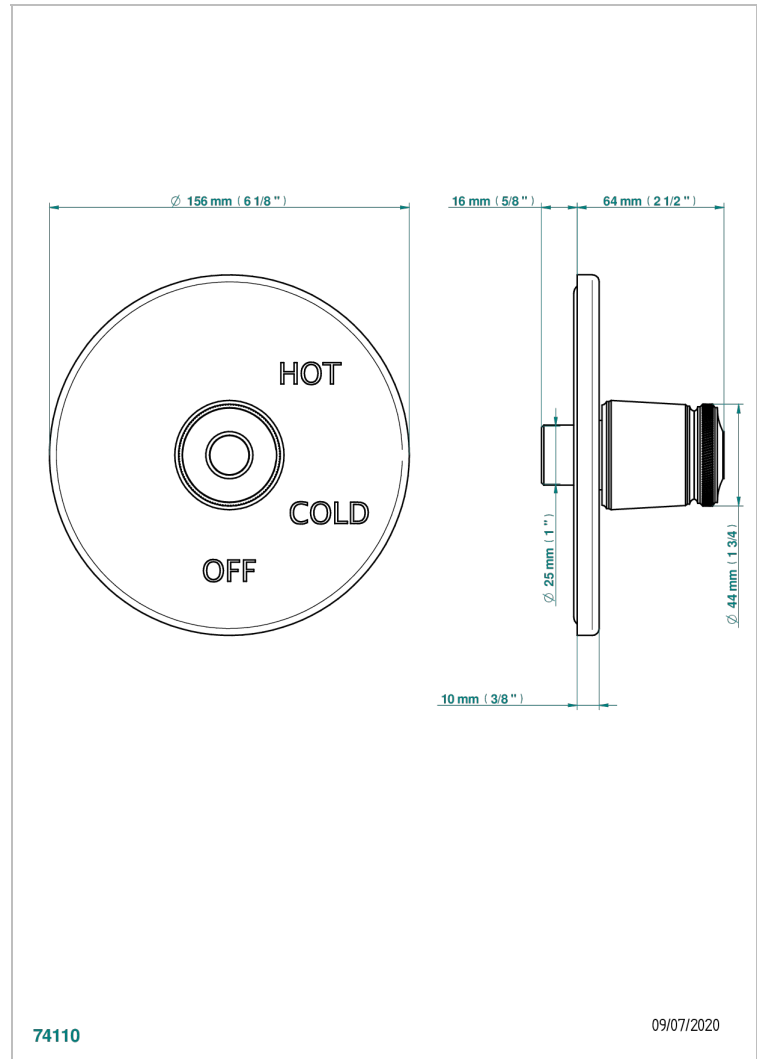

CORVAIR HOWLITE

U8F-320B

Trim for pressure balance valve

THG[®]
PARIS

CHARACTERISTIC

- Corvair Howlite
- Trim for pressure balance valve

RELATED SKU'S

- Ref. G00-320A 1/2 " Pressure balance valve