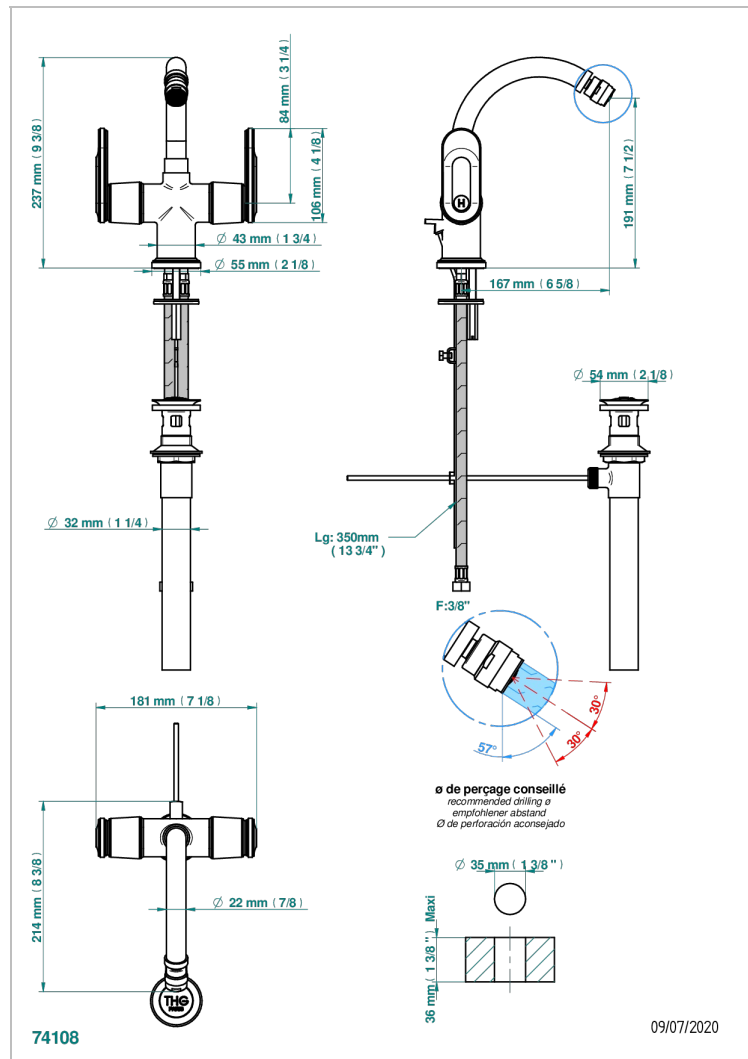

CORVAIR WITH LEVER HANDLES

U8E-3202/US

Single hole bidet faucet with drain

THG[®]
PARIS

CHARACTERISTIC

- ASME : ASME A112.18.1-2011/CSA B125.1-11

STANDARDS

AVAILABLE FINITIONS