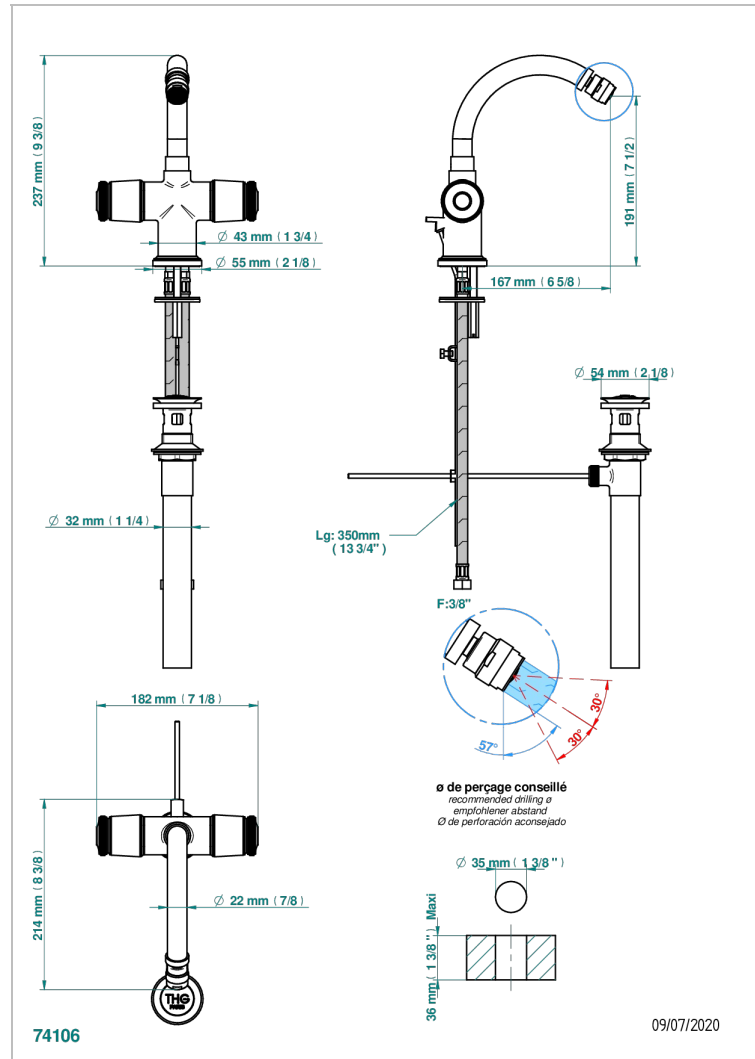

# CORVAIR FIOR DI BOSCO

U8K-3202/US

Single hole bidet faucet with drain