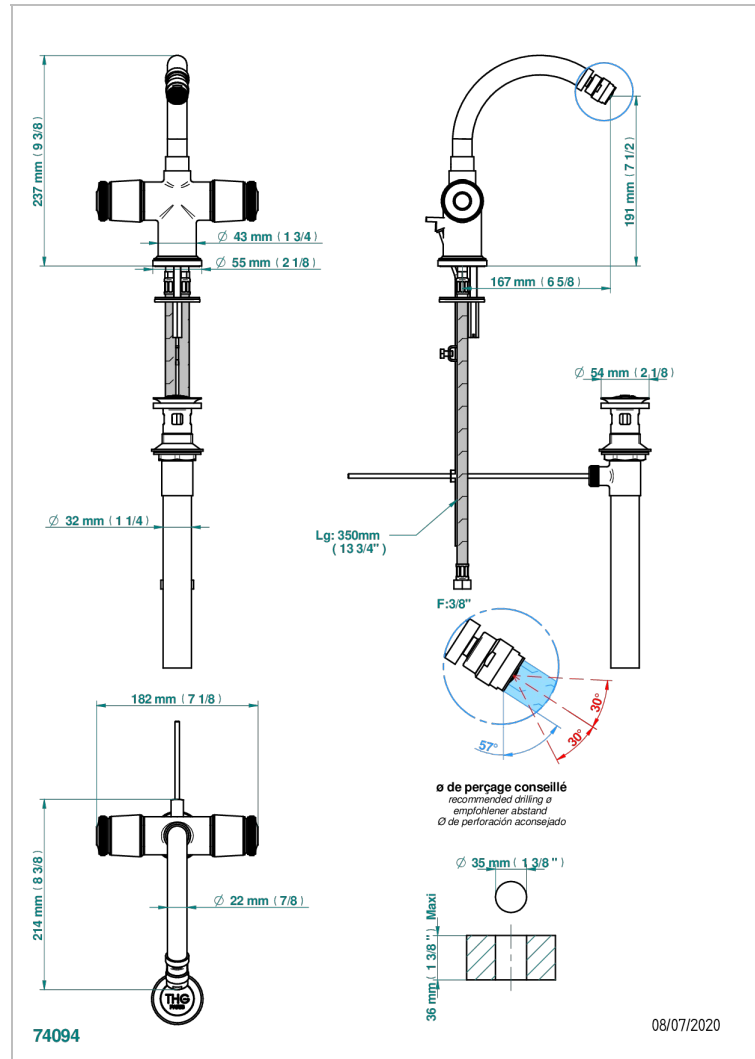

CORVAIR PORTORO

U8H-3202/US

Single hole bidet faucet with drain

CHARACTERISTIC

- ASME : ASME A112.18.1-2011/CSA B125.1-11

STANDARDS

AVAILABLE FINITIONS

Black ceram - D30
Blush PVD - H62
Brass color PVD - H49
Brown bronze color PVD - F33
Chrome polished - A02
Gold color PVD - H52

Matt nickel color PVD - H56
Nickel color PVD - H55
Nickel polished - B01
Soft gold - F30
Soft matt gold - F31
Umber PVD - H66