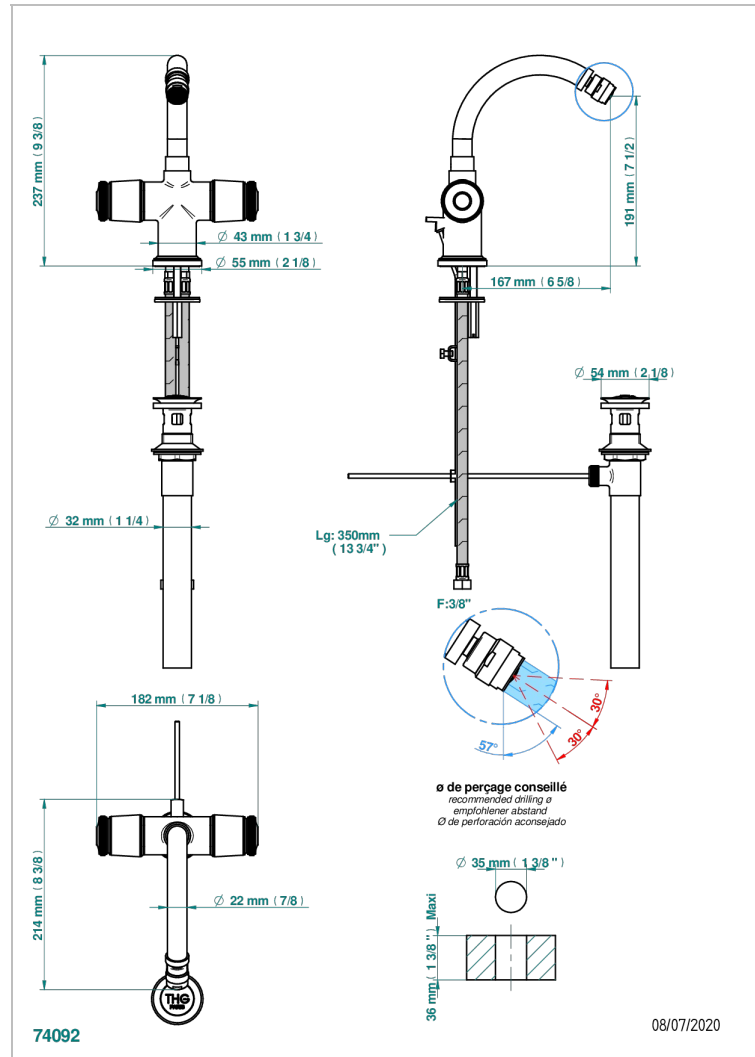

CORVAIR HOWLITE

U8F-3202/US

Single hole bidet faucet with drain

CHARACTERISTIC

- ASME : ASME A112.18.1-2011/CSA B125.1-11

STANDARDS

AVAILABLE FINITIONS

Black ceram - D30
Blush PVD - H62
Brass color PVD - H49
Brown bronze color PVD - F33
Chrome polished - A02
Gold color PVD - H52

Matt nickel color PVD - H56
Nickel color PVD - H55
Nickel polished - B01
Soft gold - F30
Soft matt gold - F31
Umber PVD - H66