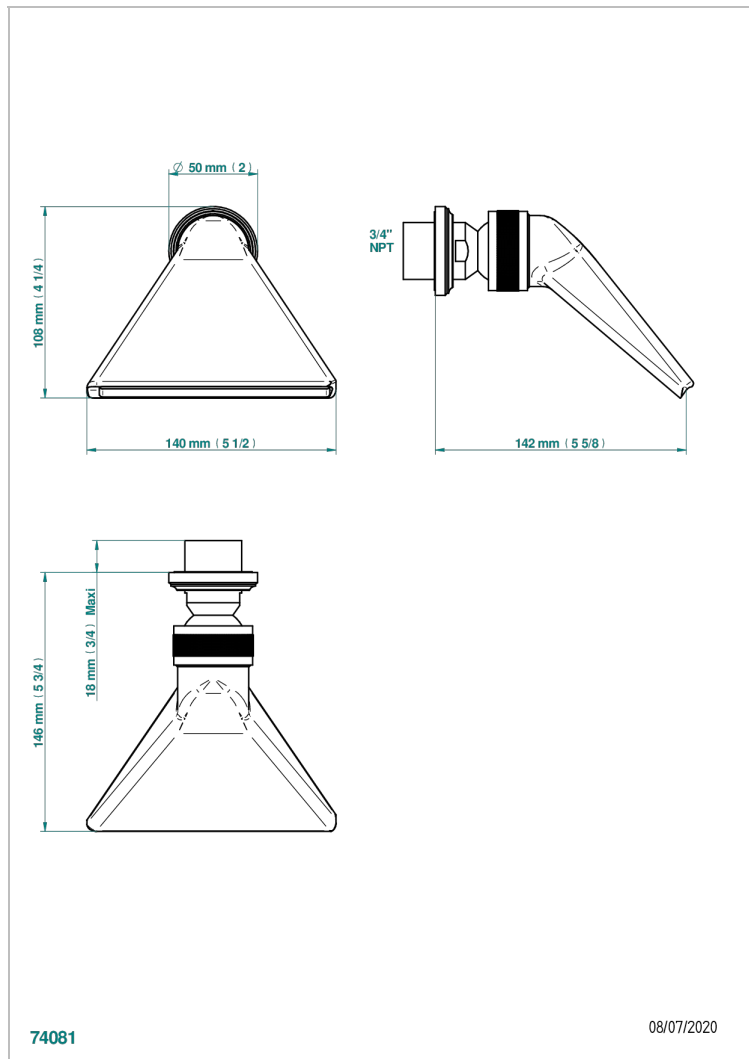

CORVAIR FIOR DI BOSCO WITH LEVER HANDLES

U8L-3640/US

Shower head, cast deluge with 3/4" connection

CHARACTERISTIC

- Corvoir Fior di Bosco with lever handles
- Shower head, cast deluge with 3/4" connection