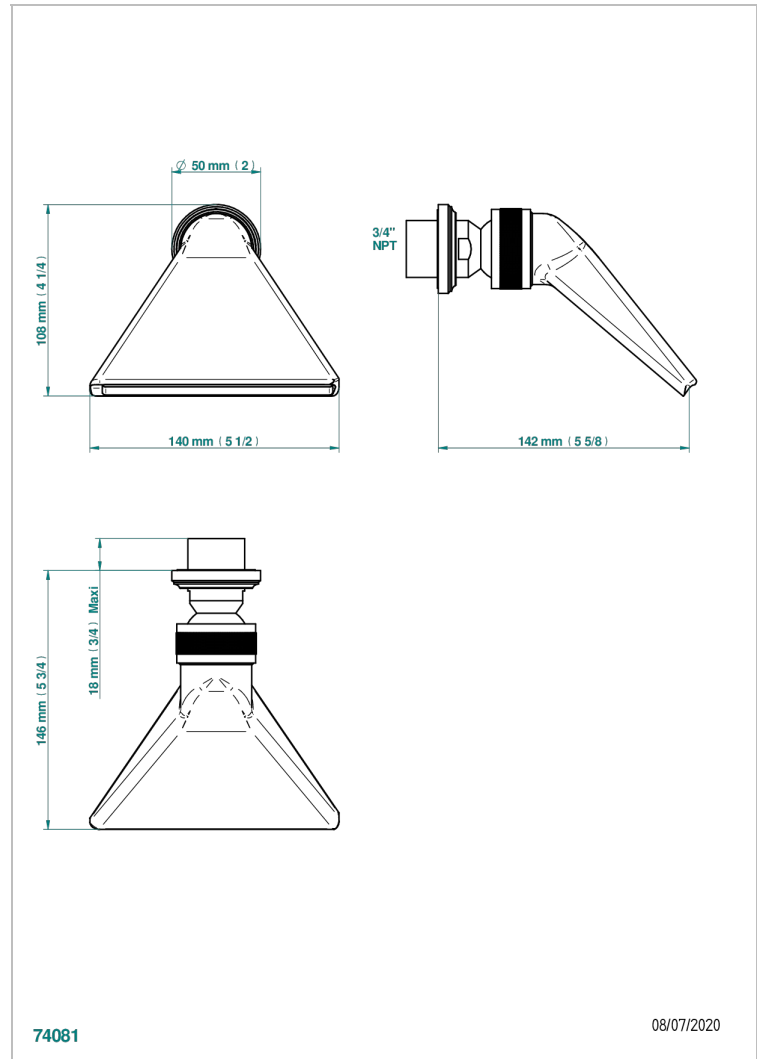

CORVAIR FIOR DI BOSCO

U8K-3640/US

Shower head, cast deluge with 3/4" connection

THG[®]
PARIS

74081

08/07/2020

CHARACTERISTIC

- Corvoir Fior di Bosco
- Shower head, cast deluge with 3/4" connection