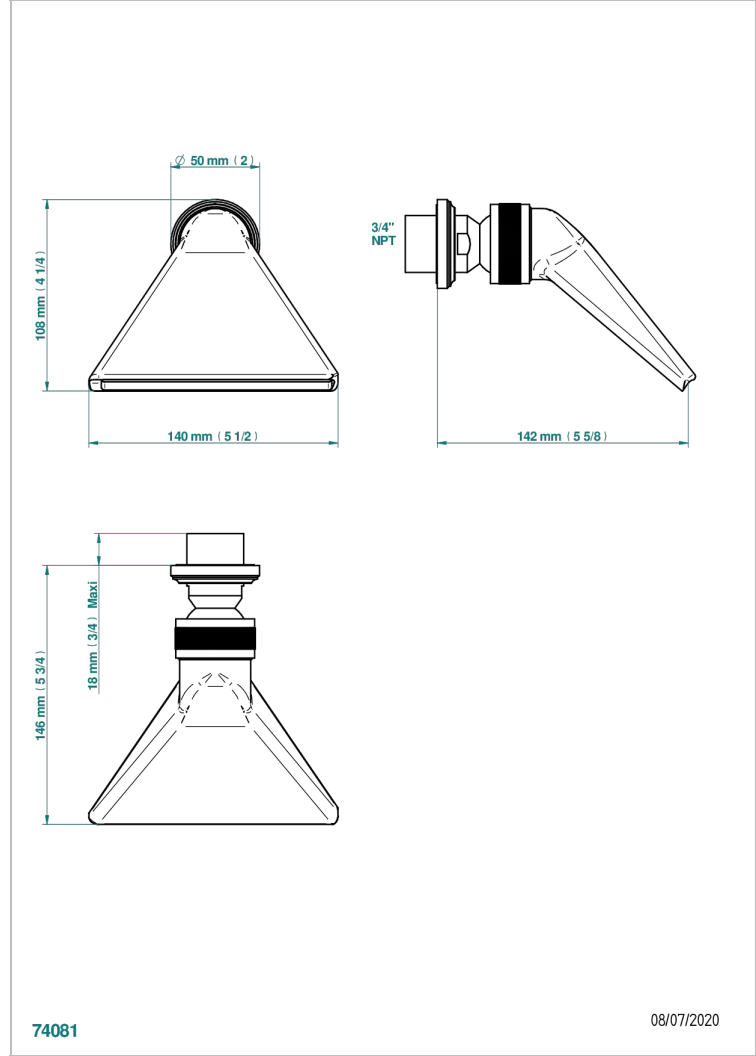

CORVAIR PORTORO WITH LEVER HANDLES

U8J-3640/US

THG[®]
PARIS

Shower head, cast deluge with 3/4" connection

CHARACTERISTIC

- Corvaair Portoro with lever handles
- Shower head, cast deluge with 3/4" connection

AVAILABLE FINITIONS

Black ceram - D30
Blush PVD - H62
Brass color PVD - H49
Brown bronze color PVD - F33
Chrome polished - A02
Gold color PVD - H52

Gold mat - F07
Gold polished - F01
Graphite PVD - H64
Light coated bronze - D01
Matt Umber PVD - H67
Matt blush PVD - H60