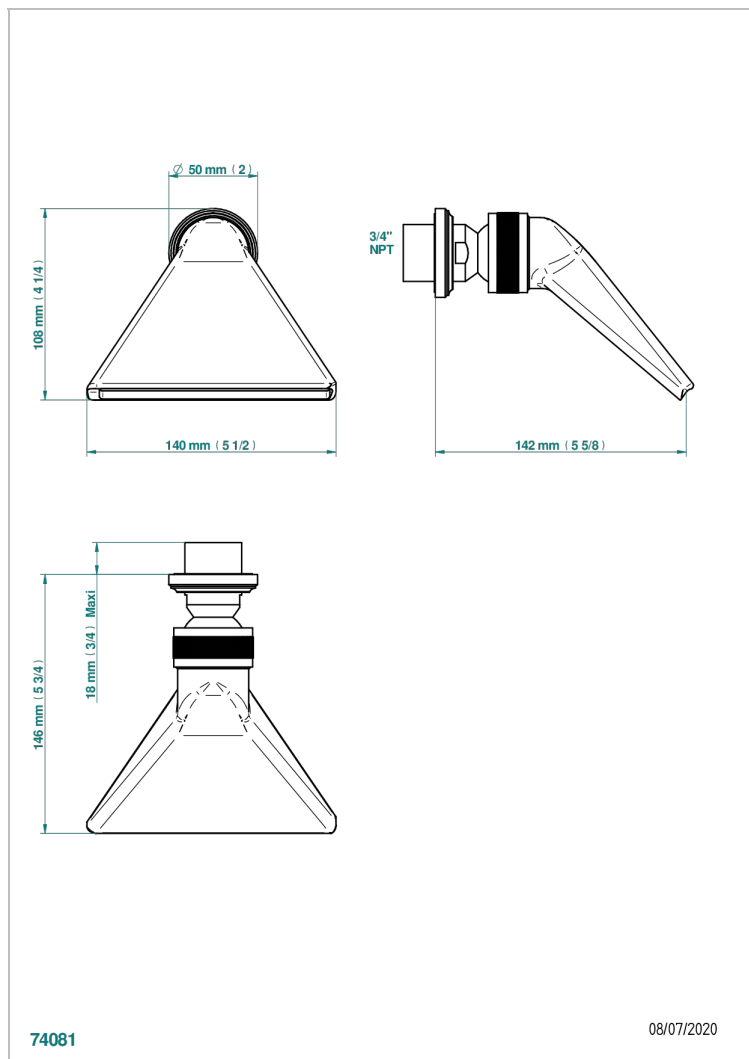

CORVAIR PORTORO

U8H-3640/US

Shower head, cast deluge with 3/4" connection

THG[®]
PARIS

CHARACTERISTIC

- Corvaair Portoro
- Shower head, cast deluge with 3/4" connection

AVAILABLE FINITIONS

Black ceram - D30
Blush PVD - H62
Brass color PVD - H49
Brown bronze color PVD - F33
Chrome polished - A02
Gold color PVD - H52