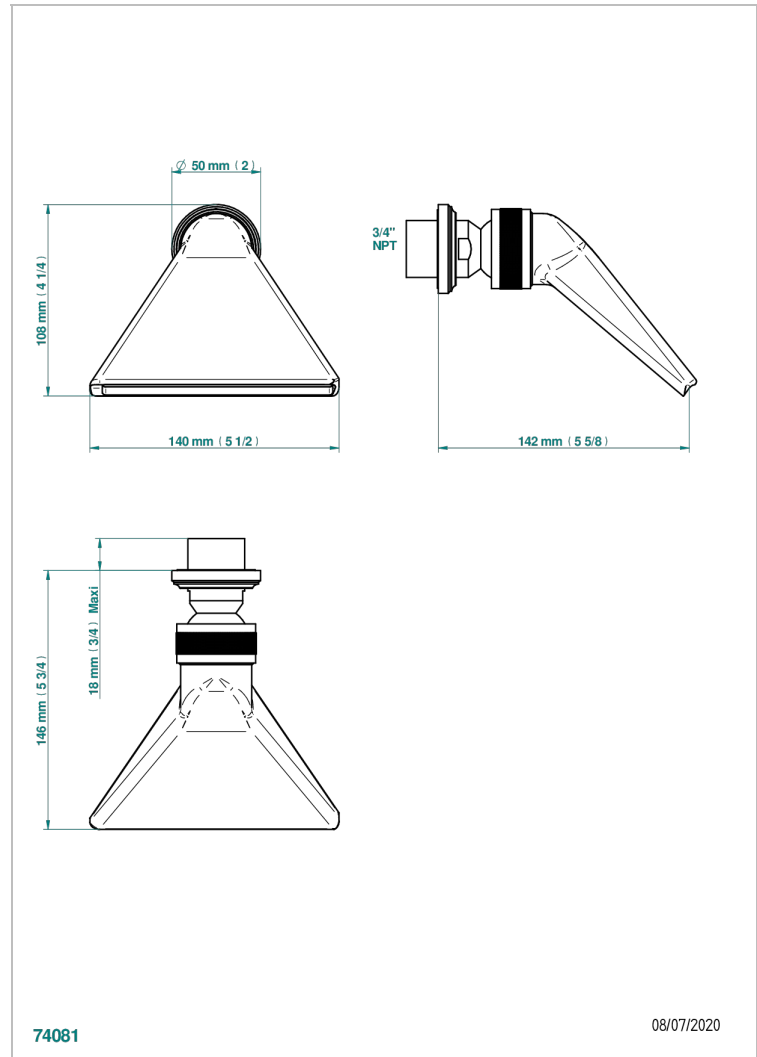

CORVAIR HOWLITE WITH LEVER HANDLES

U8G-3640/US

Shower head, cast deluge with 3/4" connection

THG[®]
PARIS

CHARACTERISTIC

- Corvaire Howlite with lever handles
- Shower head, cast deluge with 3/4" connection