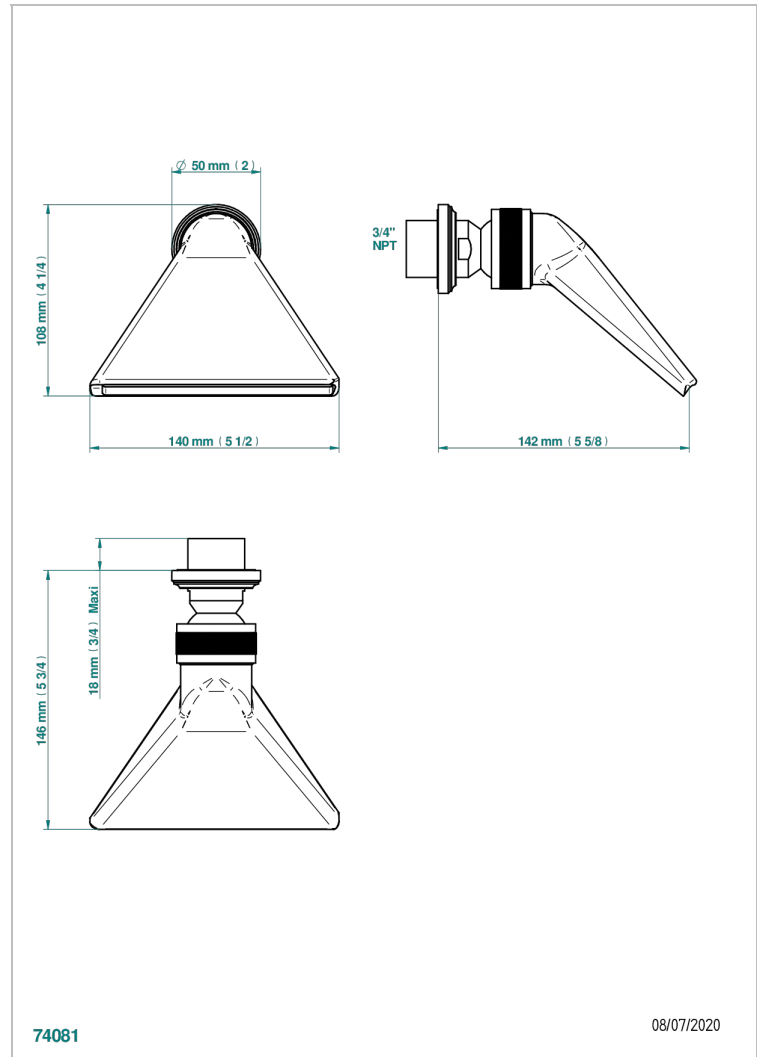

CORVAIR HOWLITE

U8F-3640/US

Shower head, cast deluge with 3/4" connection

THG[®]
PARIS

CHARACTERISTIC

- Corvaire Howlite
- Shower head, cast deluge with 3/4" connection

AVAILABLE FINITIONS

Black ceram - D30
Blush PVD - H62
Brass color PVD - H49
Brown bronze color PVD - F33
Chrome polished - A02
Gold color PVD - H52