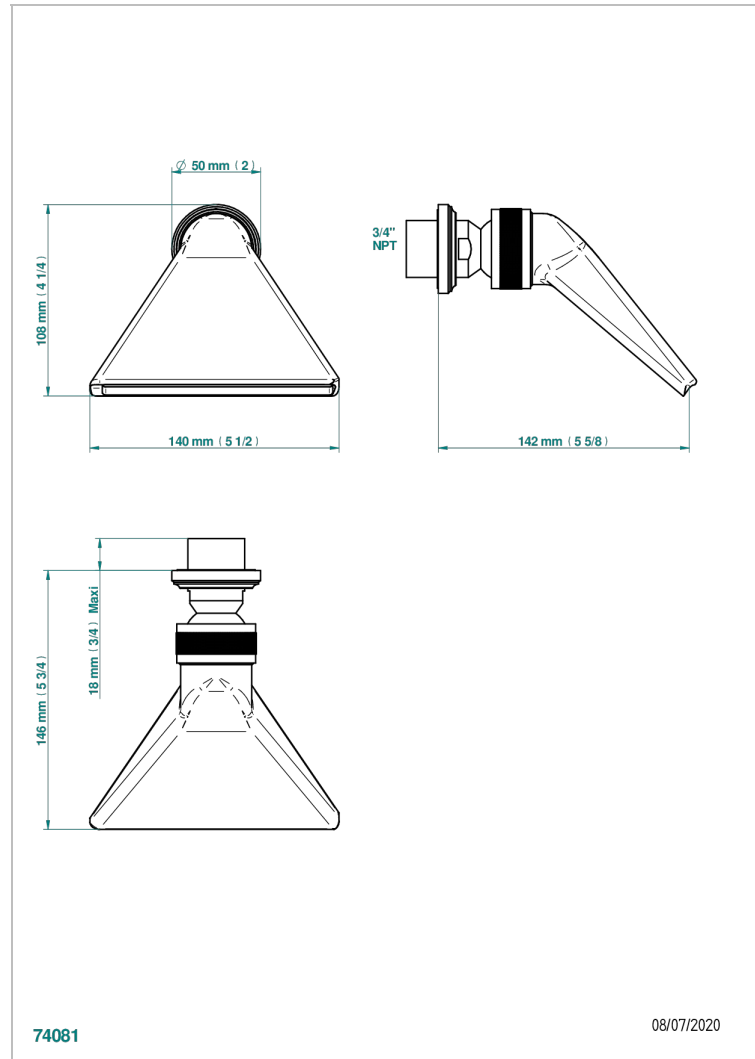

# CORVAIR WITH LEVER HANDLES

U8E-3640/US

Shower head, cast deluge with 3/4" connection

THG<sup>®</sup>  
PARIS

## CHARACTERISTIC

- Corvaire with lever handles
- Shower head, cast deluge with 3/4" connection