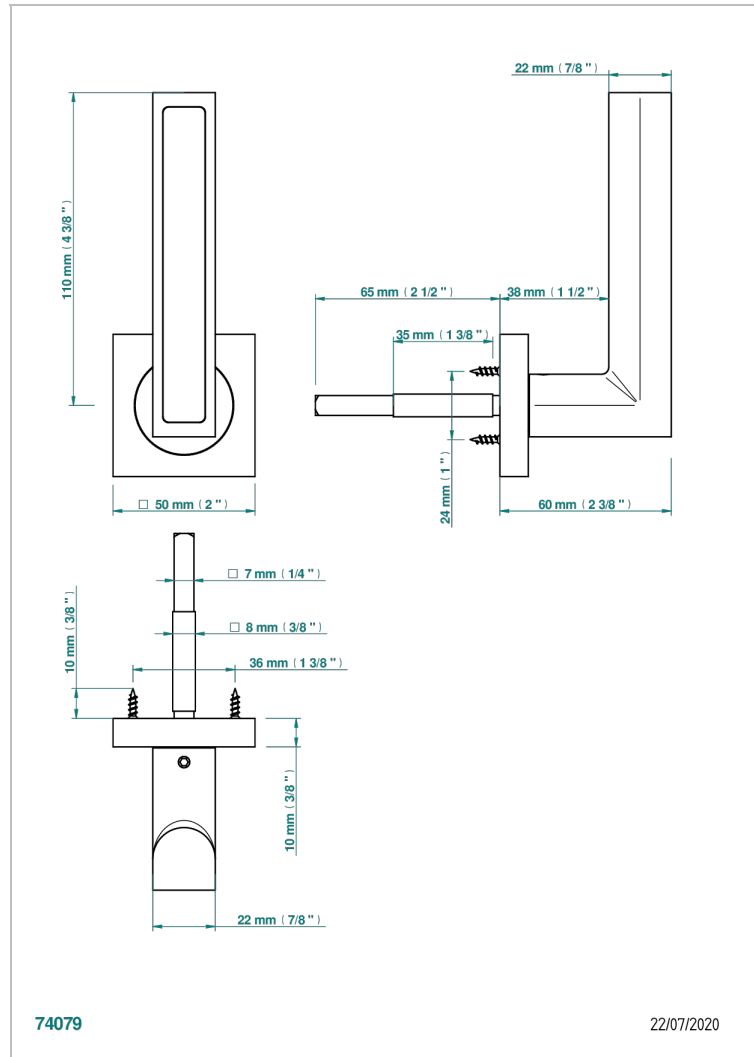

COLLECTION GENEVE

B8C-DHSW1/S

Door handle (one side) - Genève, Ebony

CHARACTERISTIC

- Collection Genève
- Door handle (one side) - Genève, Ebony

AVAILABLE FINITIONS

Black ceram - D30
Blush PVD - H62
Brass color PVD - H49
Brown bronze color PVD - F33
Gold color PVD - H52
Graphite PVD - H64