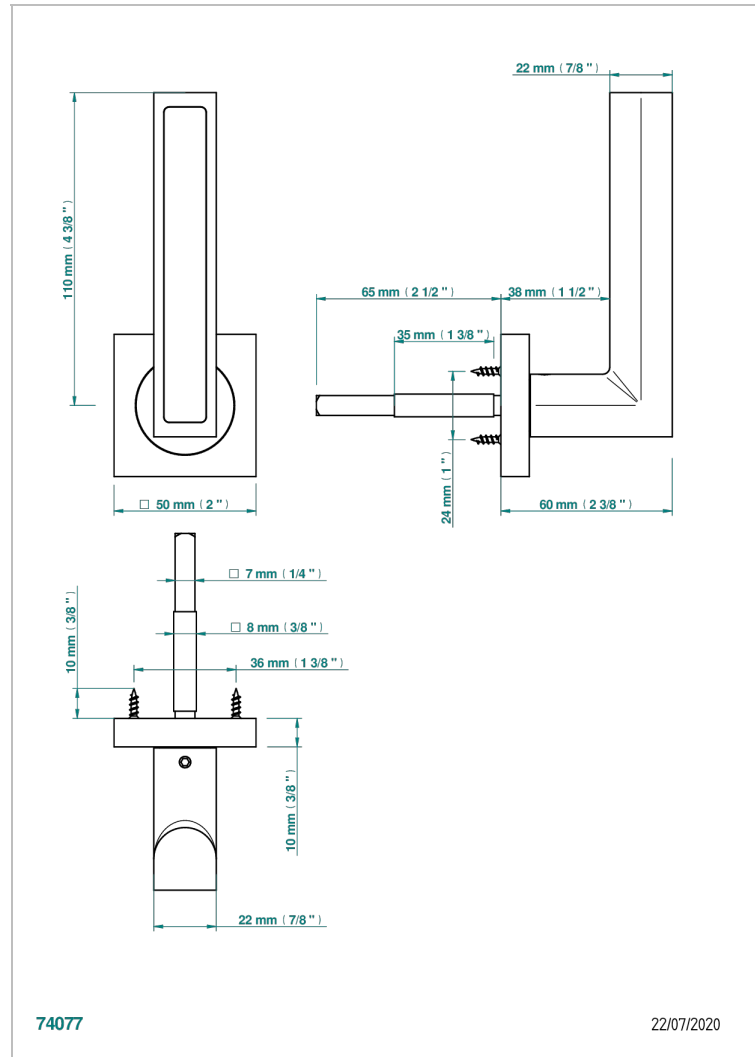

COLLECTION GENEVE

B8C-DHSS4/S

Door handle (one side) - Genève, Tiger's eye stone

74077

22/07/2020

CHARACTERISTIC

- Collection Genève
- Door handle (one side) - Genève, Tiger's eye stone

AVAILABLE FINITIONS