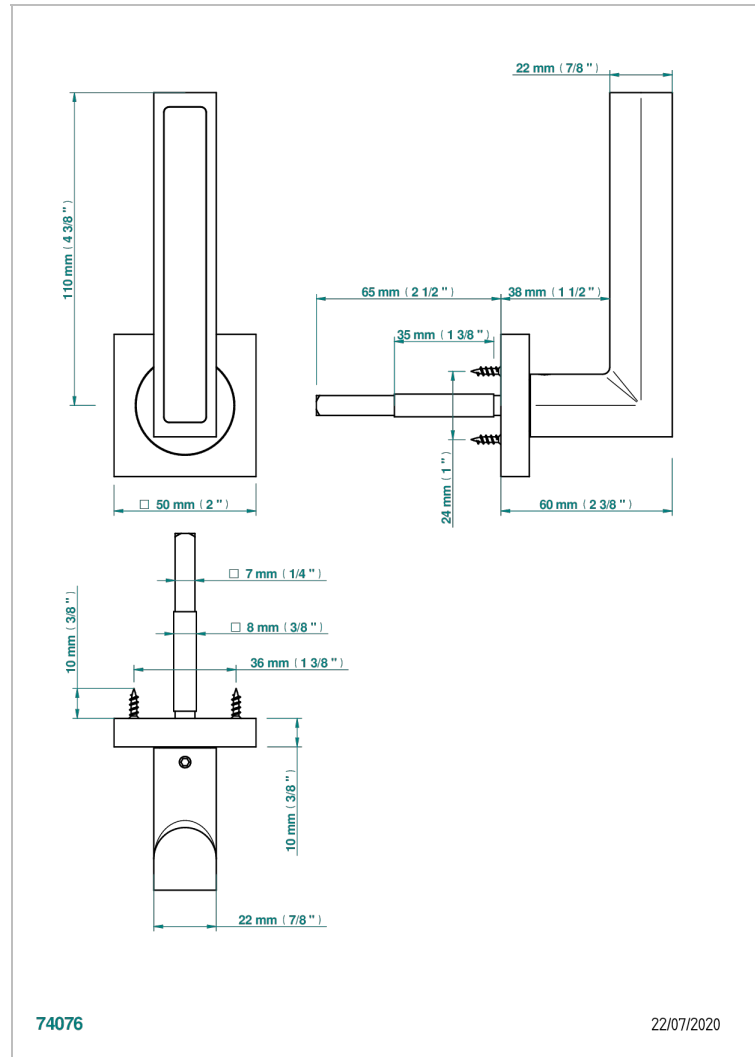

COLLECTION GENEVE

B8C-DHSS3/S

Door handle (one side) - Genève, Black onyx stone

CHARACTERISTIC

- Collection Genève
- Door handle (one side) - Genève, Black onyx stone

AVAILABLE FINITIONS

Black ceram - D30
Blush PVD - H62
Brass color PVD - H49
Brown bronze color PVD - F33
Gold color PVD - H52
Graphite PVD - H64