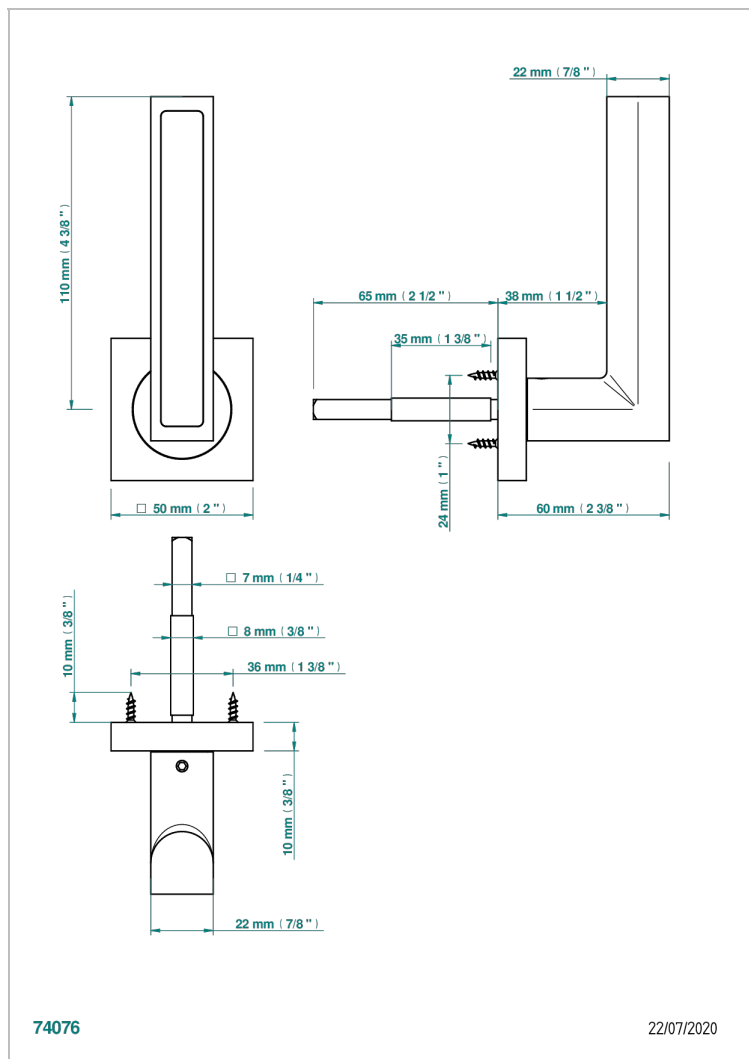

COLLECTION GENEVE

B8C-DHSS3/S

Door handle (one side) - Genève, Black onyx stone

THG[®]
PARIS

CHARACTERISTIC

- Collection Genève
- Door handle (one side) - Genève, Black onyx stone

AVAILABLE FINITIONS

Black ceram - D30
Blush PVD - H62
Brass color PVD - H49
Brown bronze color PVD - F33
Gold color PVD - H52
Graphite PVD - H64